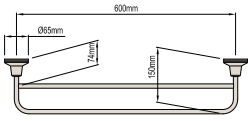

RODIN

DOUBLE TOWEL RAIL 600mm

Product Code: 020404