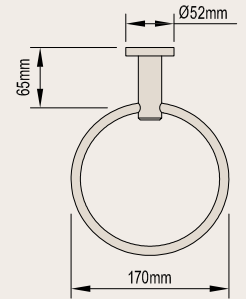

TOWEL RING

Product Code: 028840