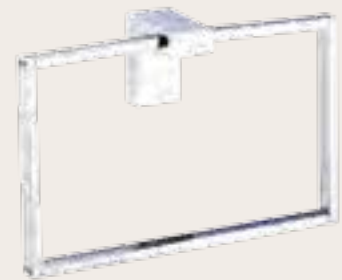

TOWEL RING

Brass construction, chrome finish, double mounting for secure fixing,