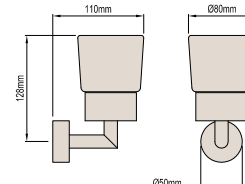

TUMBLER HOLDER

Product Code: 071926