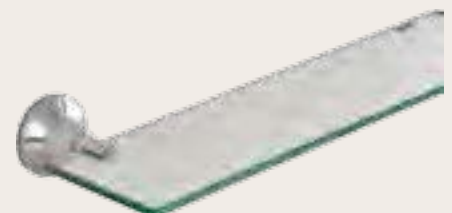

ROBE HOOK

Brass construction, available in chrome, white, almond ivory, comes with gold and chrome dress rings, extends 65mm from wall.

TUMBLER & TOOTHBRUSH HOLDER

Brass construction, available in chrome, white, almond ivory, comes with gold and chrome dress rings, extends 115mm from wall, can accommodate five toothbrushes and a 62mm diameter tumbler (not included).

TOILET ROLL HOLDER

Brass construction, available in chrome, white, almond ivory, comes with gold and chrome dress rings.

SOAP DISH

Brass construction, available in chrome, white, almond ivory, comes with gold and chrome dress rings, extends 115mm from wall.

GLASS SHELF

Brass construction, available in chrome, white, almond ivory, comes with gold and chrome dress rings, 500mm clear tempered glass shelf.

ATLANTA

The Atlanta range of bathroom accessories is specifically designed to coordinate with Raymor's Atlanta tapware range. The contemporary design is very distinctive, providing the perfect finish to today's modern bathrooms. Made from chrome plated brass, they are quality built to last.