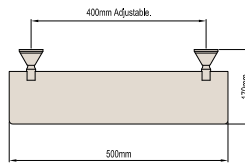

GLASS SHELF 500mm

Product Code: 093784