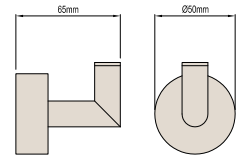

ROBE HOOK

Product Code: 061377