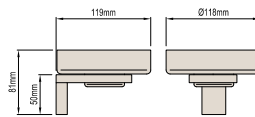

SOAP DISH

Product Code: 044927