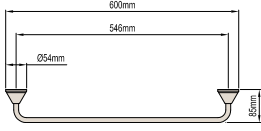

ATLANTA

SINGLE TOWEL RAIL 600mm

Product Code: 093746

SINGLE TOWEL RAIL 750mm

Product Code: 093768

SINGLE TOWEL RAIL 900mm

Product Code: 052286

DOUBLE TOWEL RAIL 600mm