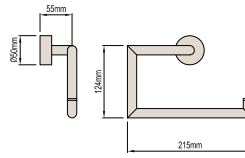

TOWEL RING

Product Code: 071930