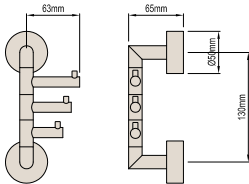

TRIPLE ROBE HOOK

Product Code: 071924