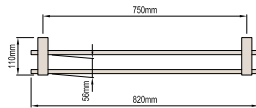

DOUBLE TOWEL RAIL 750mm

Product Code: 044919