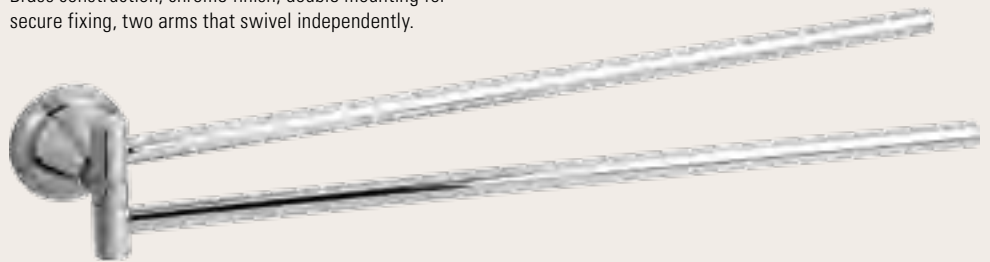

SOAP DISH

Brass construction, chrome finish, double mounting for secure fixing, extends 138mm from wall.

GLASS SHELF

Brass construction, chrome finish, double mounting for secure fixing, extends 170mm from wall, 500mm tempered glass shelf.

SEATTLE

With smooth, clean lines and a polished chrome finish, Seattle accessories bring a new style to any bathroom. This simple range is made from brass, ensuring years of reliable service. Seattle also includes further product options, similar to the other Raymor accessories ranges.

TOWEL RAIL – DOUBLE

Brass construction, chrome finish, double mounting for secure fixing, available in 600mm and 750mm curved rails.

TOWEL RAIL – SWIVEL

Brass construction, chrome finish, double mounting for secure fixing, two arms that swivel independently.