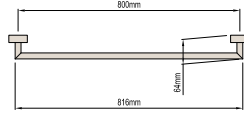

SOAP DISH

Brass construction, chrome finish, frosted glass soap dish 118mm, double mounting for secure fixing.

BOSTON

SINGLE TOWEL RAIL 600mm

Product Code: 071914

SINGLE TOWEL RAIL 800mm

Product Code: 071916