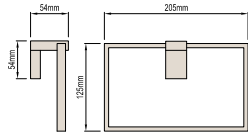

TOWEL RING

Product Code: 044928