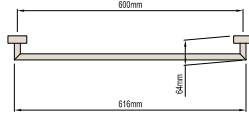

SOAP DISH

Brass construction, chrome finish, frosted glass soap dish 118mm, double mounting for secure fixing.

BOSTON

SINGLE TOWEL RAIL 600mm

Product Code: 071914

SINGLE TOWEL RAIL 800mm

Product Code: 071916