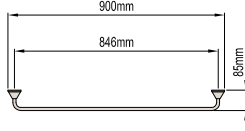

ATLANTA

SINGLE TOWEL RAIL 600mm

Product Code: 093746

SINGLE TOWEL RAIL 750mm

Product Code: 093768

SINGLE TOWEL RAIL 900mm

Product Code: 052286

DOUBLE TOWEL RAIL 600mm