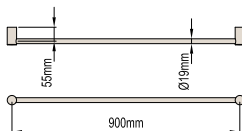

Product Code: 099706, 099716

SINGLE TOWEL RAIL 900mm

Product Code: 099707, 099717

DOUBLE TOWEL RAIL 600mm

Product Code: 093977, 093979

DOUBLE TOWEL RAIL 900mm

Product Code: 095797, 095798

SOAP DISH