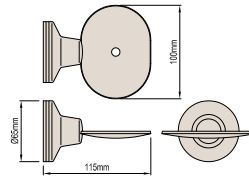

SOAP DISH

Product Code: 020264