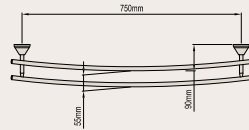

Product Code: 099704, 099714

GLASS SHELF 580mm

Product Code: 085696, 085697

SEATTLE

SINGLE TOWEL RAIL 600mm

Product Code: 071444

SINGLE TOWEL RAIL 750mm

Product Code: 071446

DOUBLE TOWEL RAIL 600mm

Product Code: 071445

DOUBLE TOWEL RAIL 750mm

Product Code: 071455

TOWEL RAIL – SWIVEL

Product Code: 071482

HAND TOWEL RAIL 200mm

Product Code: 071460