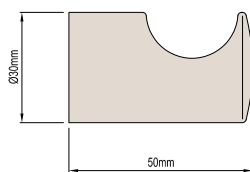

ROBE HOOK

Product Code: 099705, 099715