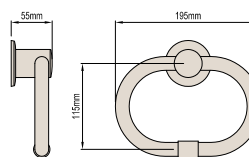

TOWEL RING

Product Code: 099704, 099714