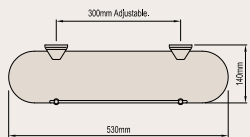

TOILET BRUSH & HOLDER

Product Code: 071481

TUMBLER HOLDER

Product Code: 071478

SOAP DISH

Product Code: 071479

GLASS SHELF

Product Code: 044908
(Without barrier 071483)