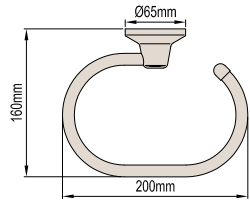

TOWEL RING

Product Code: 022540