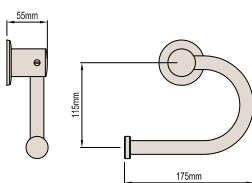

TOILET ROLL HOLDER

Product Code: 099703, 099713