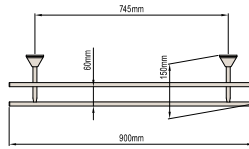

DOUBLE TOWEL RAIL 900mm

Product Code: 052284