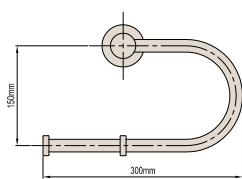

DOUBLE TOILET ROLL HOLDER

Product Code: 087825, 087826