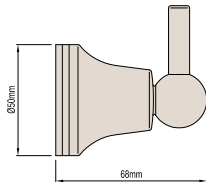

SOAP DISH

Product Code: 020264

TOILET ROLL HOLDER

Product Code: 020289

DOUBLE TOILET ROLL HOLDER

Product Code: 087864

ROBE HOOK

Product Code: 020282