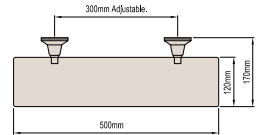

GLASS SHELF 500mm

Product Code: 085701