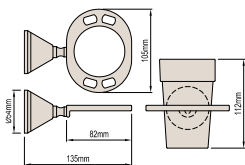

Product Code: 093793

TOILET ROLL HOLDER

Product Code: 093781

TUMBLER & TOOTHBRUSH HOLDER

Product Code: 093782

SOAP DISH

Product Code: 093783

GLASS SHELF 500mm