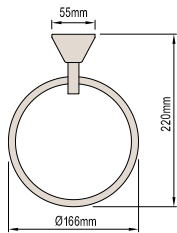

ATLANTA

SINGLE TOWEL RAIL 600mm

Product Code: 093746

SINGLE TOWEL RAIL 750mm

Product Code: 093768

SINGLE TOWEL RAIL 900mm

Product Code: 052286

DOUBLE TOWEL RAIL 600mm

Product Code: 093767

DOUBLE TOWEL RAIL 760mm

Product Code: 093769

DOUBLE TOWEL RAIL 900mm

Product Code: 052284

TOWEL RING

Product Code: 093770

ROBE HOOK

Product Code: 093793

TOILET ROLL HOLDER

Product Code: 093781

TUMBLER & TOOTHBRUSH HOLDER

Product Code: 093782

SOAP DISH

Product Code: 093783

GLASS SHELF 500mm