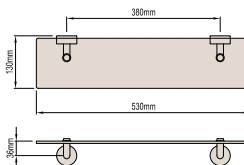

ATLANTA

SINGLE TOWEL RAIL 600mm

Product Code: 093746

SINGLE TOWEL RAIL 750mm

Product Code: 093768

SINGLE TOWEL RAIL 900mm

Product Code: 052286

DOUBLE TOWEL RAIL 600mm