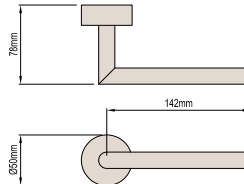

TOILET ROLL HOLDER

Product Code: 071922