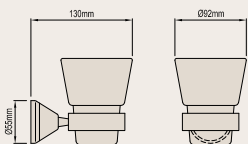

TUMBLER HOLDER

Product Code: 071478