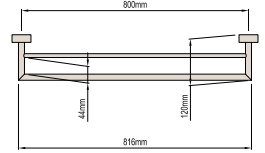

DOUBLE TOWEL RAIL 800mm

Product Code: 071920