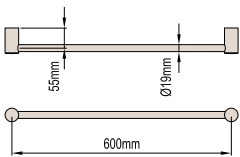

Product Code: 099706, 099716

SINGLE TOWEL RAIL 900mm

Product Code: 099707, 099717

DOUBLE TOWEL RAIL 600mm

Product Code: 093977, 093979

DOUBLE TOWEL RAIL 900mm

Product Code: 095797, 095798

SOAP DISH