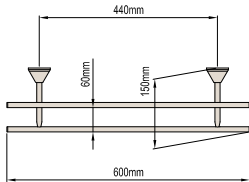

DOUBLE TOWEL RAIL 600mm

Product Code: 093767