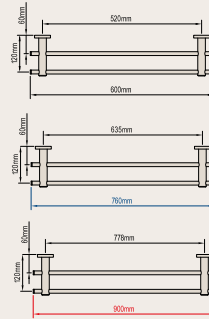

UNIVERSITY

SINGLE TOWEL RAIL 600mm

Product Code: 028835
028818 – Single Towel Rail 760mm
052282 – Single Towel Rail 900mm

DOUBLE TOWEL RAIL 600mm

Product Code: 028831
028808 – Double Towel Rail 760mm
052280 – Double Towel Rail 900mm