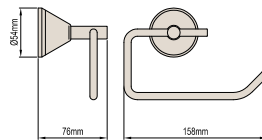

TOILET ROLL HOLDER

Product Code: 093781