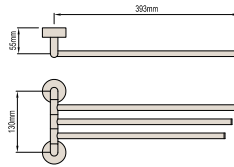

DOUBLE TOWEL RAIL 600mm

Product Code: 071918

DOUBLE TOWEL RAIL 800mm

Product Code: 071920

TOWEL SHELF

Product Code: 061378

SWING ARM TOWEL RAIL

Product Code: 071932