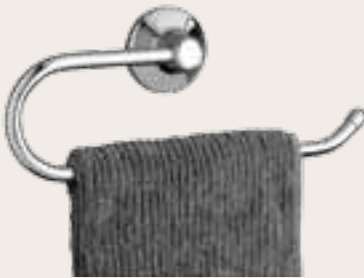

GLASS SHELF

Brass construction, chrome or satin chrome finish, extends 130mm from wall, 500mm tempered glass shelf.

RODIN

Rodin's variety of sleek accessories are designed to complement its Traditional tapware range. Available in a selection of colours this range is the perfect choice for the decorator with an eye for detail.

TOWEL RAIL – DOUBLE

Brass construction, available in chrome, white, almond ivory, comes with gold and chrome dress rings, 600mm rails.

GUEST TOWEL RING

Brass construction, available in chrome, white, almond ivory, comes with gold and chrome dress rings, hangs 119mm.