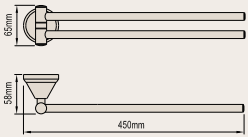

DOUBLE TOWEL RAIL 600mm

Product Code: 071445

DOUBLE TOWEL RAIL 750mm

Product Code: 071455

TOWEL RAIL – SWIVEL

Product Code: 071482

HAND TOWEL RAIL 200mm

Product Code: 071460