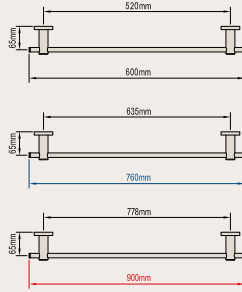

UNIVERSITY

SINGLE TOWEL RAIL 600mm

Product Code: 028835
028818 – Single Towel Rail 760mm
052282 – Single Towel Rail 900mm

DOUBLE TOWEL RAIL 600mm

Product Code: 028831
028808 – Double Towel Rail 760mm
052280 – Double Towel Rail 900mm