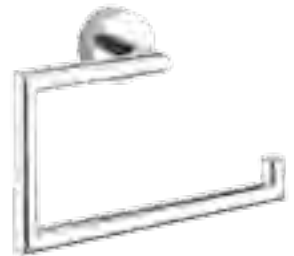

SOAP DISH

Brass construction, chrome finish, frosted glass dish with 118mm diameter, double mounting for secure fixing.

TOWEL SHELF

Brass construction, chrome finish, double mounting for secure fixing, four rails on top and one underneath, extends 260mm from wall, 600mm rail lengths.

TOWEL RAIL – DOUBLE

Brass construction, chrome finish, double mounting for secure fixing, extends 120mm from wall, available in 600mm and 800mm lengths.

TOWEL RAIL – SWING ARM

Brass construction, chrome finish, double mounting for secure fixing, extends 55mm from wall, max rail length 393mm (swivel).

TOWEL RING

Brass construction, chrome finish, double mounting for secure fixing, extends 55mm from wall, and hangs 124mm.

ROBE HOOK – TRIPLE

Brass construction, chrome finish, twin brackets with double mounting for secure fixing, triple hooks extend up to 63mm on swivel rail.

TOILET ROLL HOLDER

Brass construction, chrome finish, double mounting for secure fixing.

TUMBLER HOLDER

Brass construction, chrome finish, frosted glass tumbler, double mounting for secure fixing.

TOILET BRUSH HOLDER