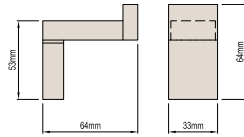

ROBE HOOK

Product Code: 044923