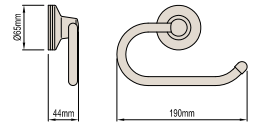

TOILET ROLL HOLDER

Product Code: 020289