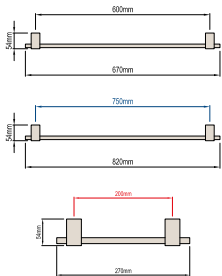

Product Code: 044928

ROBE HOOK

Product Code: 044923

SINGLE TOWEL RAIL 600mm

Product Code: 044916

044917 – Single Towel Rail 750mm

044918 – Towel Rail – Hand 200mm

DOUBLE TOWEL RAIL 750mm