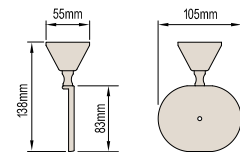

Product Code: 093793

TOILET ROLL HOLDER

Product Code: 093781

TUMBLER & TOOTHBRUSH HOLDER

Product Code: 093782

SOAP DISH

Product Code: 093783

GLASS SHELF 500mm