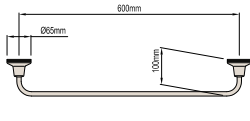

Product Code: 093784

RODIN

DOUBLE TOWEL RAIL 600mm

Product Code: 020404

SINGLE TOWEL RAIL 600mm

Product Code: 020396

TUMBLER & TOOTHBRUSH HOLDER

Product Code: 020294