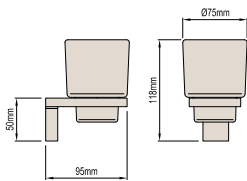

Product Code: 044919

SOAP DISPENSER

Product Code: 044929

TUMBLER HOLDER

Product Code: 044924

TOILET ROLL HOLDER

Product Code: 044922

SOAP DISH