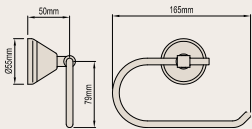

TOILET ROLL HOLDER

Product Code: 071475