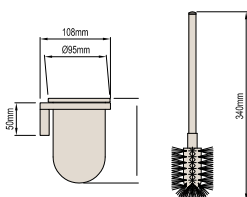

TOILET BRUSH & HOLDER

Product Code: 044931