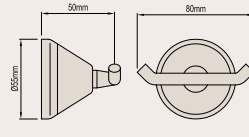

DOUBLE ROBE HOOK

Product Code: 071477