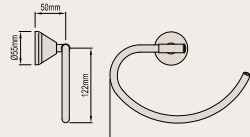

TOWEL RING

Product Code: 071480