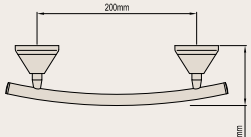

DOUBLE TOWEL RAIL 600mm

Product Code: 071445

DOUBLE TOWEL RAIL 750mm

Product Code: 071455

TOWEL RAIL – SWIVEL

Product Code: 071482

HAND TOWEL RAIL 200mm

Product Code: 071460