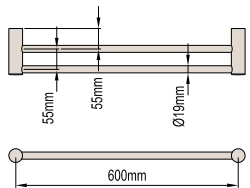

Product Code: 099706, 099716

SINGLE TOWEL RAIL 900mm

Product Code: 099707, 099717

DOUBLE TOWEL RAIL 600mm

Product Code: 093977, 093979

DOUBLE TOWEL RAIL 900mm

Product Code: 095797, 095798

SOAP DISH