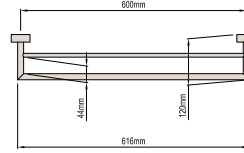

DOUBLE TOWEL RAIL 600mm

Product Code: 071918