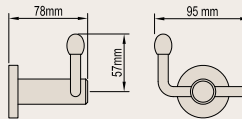

ROBE HOOK

Product Code: 028839