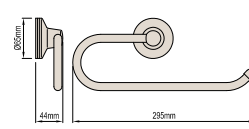

GUEST TOWEL

Product Code: 020298