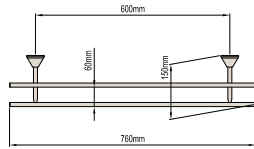

DOUBLE TOWEL RAIL 760mm

Product Code: 093769