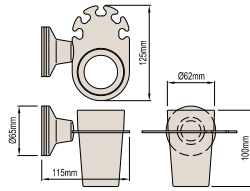

TOILET ROLL HOLDER

Brass construction, available in chrome, white, almond ivory, comes with gold and chrome dress rings.

SOAP DISH

Brass construction, available in chrome, white, almond ivory, comes with gold and chrome dress rings, extends 115mm from wall.

TOWEL RAIL – DOUBLE

Brass construction, chrome finish, double mounting for secure fixing, available in 600mm, 760mm and 900mm lengths.

TOWEL RAIL – SINGLE

Brass construction, chrome finish, double mounting for secure fixing, available in 600mm, 760mm and 900mm lengths.

Product Code: 093793

TOILET ROLL HOLDER

Product Code: 093781

TUMBLER & TOOTHBRUSH HOLDER

Product Code: 093782

SOAP DISH

Product Code: 093783

GLASS SHELF 500mm

Product Code: 093784

RODIN

DOUBLE TOWEL RAIL 600mm

Product Code: 020404

SINGLE TOWEL RAIL 600mm

Product Code: 020396

TUMBLER & TOOTHBRUSH HOLDER

Product Code: 020294