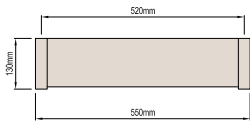

SOAP DISH

Product Code: 028837

GLASS SHELF 675mm

Product Code: 028841

MADISON

GLASS SHELF

Product Code: 044932

TOWEL RING