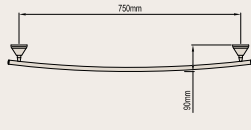

Product Code: 099704, 099714

GLASS SHELF 580mm

Product Code: 085696, 085697

SEATTLE

SINGLE TOWEL RAIL 600mm

Product Code: 071444

SINGLE TOWEL RAIL 750mm

Product Code: 071446

DOUBLE TOWEL RAIL 600mm

Product Code: 071445

DOUBLE TOWEL RAIL 750mm

Product Code: 071455

TOWEL RAIL – SWIVEL

Product Code: 071482

HAND TOWEL RAIL 200mm

Product Code: 071460