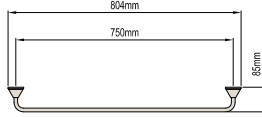

ATLANTA

SINGLE TOWEL RAIL 600mm

Product Code: 093746

SINGLE TOWEL RAIL 750mm

Product Code: 093768

SINGLE TOWEL RAIL 900mm

Product Code: 052286

DOUBLE TOWEL RAIL 600mm