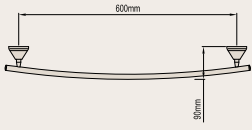

Product Code: 099704, 099714

GLASS SHELF 580mm

Product Code: 085696, 085697

SEATTLE

SINGLE TOWEL RAIL 600mm

Product Code: 071444

SINGLE TOWEL RAIL 750mm

Product Code: 071446

DOUBLE TOWEL RAIL 600mm

Product Code: 071445

DOUBLE TOWEL RAIL 750mm

Product Code: 071455

TOWEL RAIL – SWIVEL

Product Code: 071482

HAND TOWEL RAIL 200mm

Product Code: 071460