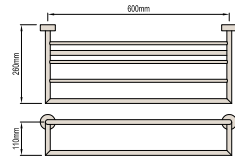

DOUBLE TOWEL RAIL 600mm

Product Code: 071918

DOUBLE TOWEL RAIL 800mm

Product Code: 071920

TOWEL SHELF

Product Code: 061378

SWING ARM TOWEL RAIL

Product Code: 071932