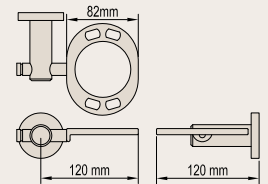

UNIVERSITY

SINGLE TOWEL RAIL 600mm

Product Code: 028835
028818 – Single Towel Rail 760mm
052282 – Single Towel Rail 900mm

DOUBLE TOWEL RAIL 600mm

Product Code: 028831
028808 – Double Towel Rail 760mm
052280 – Double Towel Rail 900mm

TOWEL RING

Product Code: 028840

ROBE HOOK

Product Code: 028839

TOILET ROLL HOLDER

Product Code: 028838

TUMBLER & TOOTHBRUSH HOLDER

Product Code: 028836