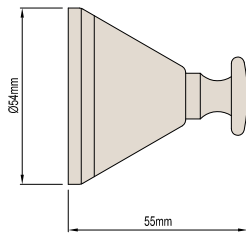

ROBE HOOK

Product Code: 093793