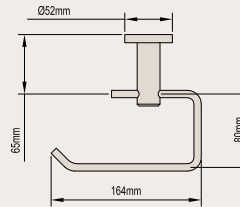

TOILET ROLL HOLDER

Product Code: 028838