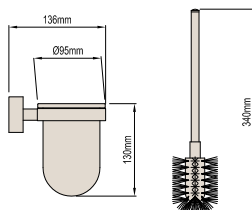

TUMBLER HOLDER

Product Code: 071926

SOAP HOLDER

Product Code: 071928

TOILET BRUSH & HOLDER

Product Code: 071934

GLASS SHELF

Product Code: 071936

ATLANTA

SINGLE TOWEL RAIL 600mm

Product Code: 093746

SINGLE TOWEL RAIL 750mm

Product Code: 093768

SINGLE TOWEL RAIL 900mm

Product Code: 052286

DOUBLE TOWEL RAIL 600mm