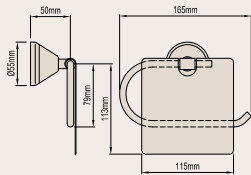

TOILET ROLL HOLDER WITH LID

Product Code: 071476