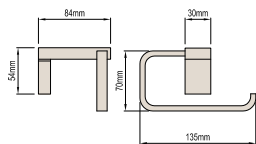

TOILET ROLL HOLDER

Product Code: 044922