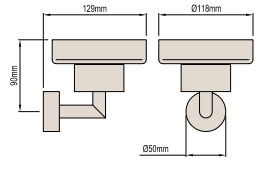

SOAP HOLDER

Product Code: 071928