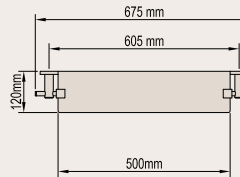

GLASS SHELF 675mm

Product Code: 028841