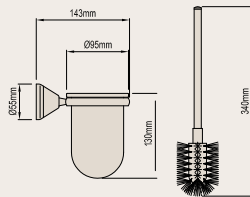

TOILET BRUSH & HOLDER

Product Code: 071481