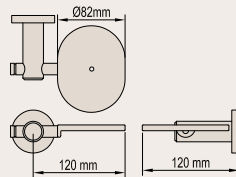

SOAP DISH

Product Code: 028837