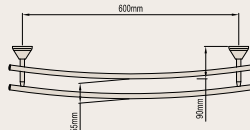

Product Code: 099704, 099714

GLASS SHELF 580mm

Product Code: 085696, 085697

SEATTLE

SINGLE TOWEL RAIL 600mm

Product Code: 071444

SINGLE TOWEL RAIL 750mm

Product Code: 071446

DOUBLE TOWEL RAIL 600mm

Product Code: 071445

DOUBLE TOWEL RAIL 750mm

Product Code: 071455

TOWEL RAIL – SWIVEL

Product Code: 071482

HAND TOWEL RAIL 200mm

Product Code: 071460