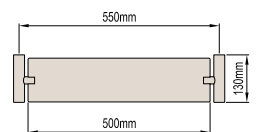

GLASS SHELF 580mm

Product Code: 085696, 085697