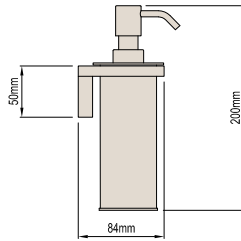

SOAP DISPENSER

Product Code: 044929