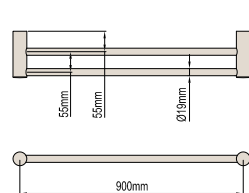

Product Code: 099706, 099716

SINGLE TOWEL RAIL 900mm

Product Code: 099707, 099717

DOUBLE TOWEL RAIL 600mm

Product Code: 093977, 093979

DOUBLE TOWEL RAIL 900mm

Product Code: 095797, 095798

SOAP DISH