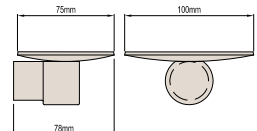

SOAP DISH

Product Code: 099701, 099711