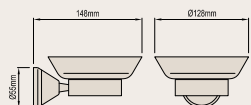

SOAP DISH

Product Code: 071479