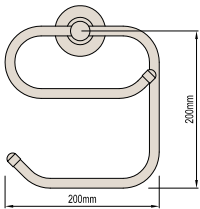

TOILET ROLL HOLDER

Brass construction, available in chrome, white, almond ivory, comes with gold and chrome dress rings.

SOAP DISH

Brass construction, available in chrome, white, almond ivory, comes with gold and chrome dress rings, extends 115mm from wall.

Product Code: 093784

RODIN

DOUBLE TOWEL RAIL 600mm

Product Code: 020404

SINGLE TOWEL RAIL 600mm

Product Code: 020396

TUMBLER & TOOTHBRUSH HOLDER

Product Code: 020294

SOAP DISH

Product Code: 020264

TOILET ROLL HOLDER

Product Code: 020289

DOUBLE TOILET ROLL HOLDER

Product Code: 087864

ROBE HOOK

Product Code: 020282

Product Code: 099706, 099716

SINGLE TOWEL RAIL 900mm

Product Code: 099707, 099717

DOUBLE TOWEL RAIL 600mm

Product Code: 093977, 093979

DOUBLE TOWEL RAIL 900mm

Product Code: 095797, 095798

SOAP DISH