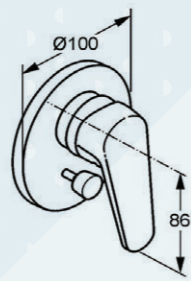

# TERCIO MARIS LOGO

**basin mixer**  
product no. 017312

**shower/  
bath diverter**  
product no. 017316

**shower/  
bath mixer**  
product no. 017318

**sink mixer**  
product no. 017320

**basin mixer**  
product no. 017306