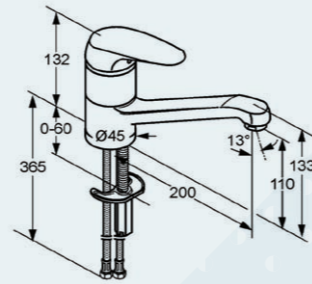

# TERCIO MARIS LOGO

**basin mixer**  
product no. 017312

**shower/  
bath diverter**  
product no. 017316

**shower/  
bath mixer**  
product no. 017318

**sink mixer**  
product no. 017320

**basin mixer**  
product no. 017306