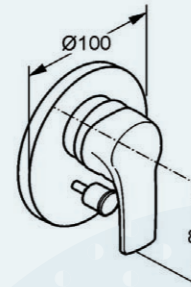

# TERCIO MARIS LOGO

**basin mixer**  
product no. 017312

**shower/  
bath diverter**  
product no. 017316

**shower/  
bath mixer**  
product no. 017318

**sink mixer**  
product no. 017320

**basin mixer**  
product no. 017306