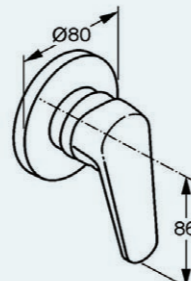

# TERCIO MARIS LOGO

**basin mixer**  
product no. 017312

**shower/  
bath diverter**  
product no. 017316

**shower/  
bath mixer**  
product no. 017318

**sink mixer**  
product no. 017320

**basin mixer**  
product no. 017306