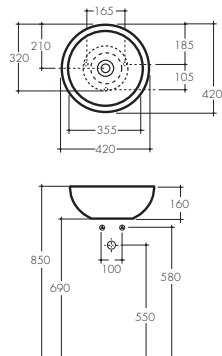

# SPACE CONCEPT

**Wall/vanity basin 600**  
(1 tap hole) 105742

**Towel rail**  
105743

**Shroud**  
105744

A = 570mm    D = 850mm  
B = 620mm    E = 790mm  
C = 80mm  
Dimensions with shroud installed

**Wall/vanity basin 600 – oval**  
(1 tap hole) 105745

**Wall/vanity basin 900**  
(1 tap hole) 105751

**Towel rail**  
105752

**Vanity basin 400 - square**  
(No tap hole) 105758

**Vanity basin 400 - round**  
(No tap hole) 105759

**Vanity basin 420**  
(No tap hole)  
White: 105756  
Grey: 105782

# MISURA

**Corner wall basin 350**  
(1 tap hole - right hand side only)  
105784

**Corner wall basin 500**  
(1 tap hole - right hand side only)  
105783

**Notes:**

- 1. The dimensions indicated in grey vary on the basis of installation on stand alone shelves
- 2. Any wall basin used as a vanity must adjoin the wall surface
- 3. Recommended inlet/outlet heights need to be used when installing a basin with a shroud
- 4. Additional tap hole options available (some products only) for project quantities at additional cost
- 5. Chrome bottle traps and popup plug and wastes not included
- 6. All dimensions are in millimetres