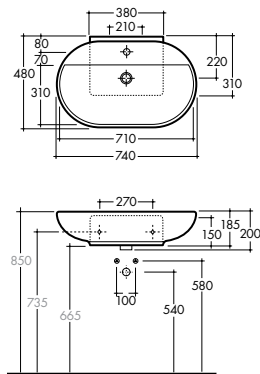

Wall/vanity basin 740 – oval
(No tap hole) 105747