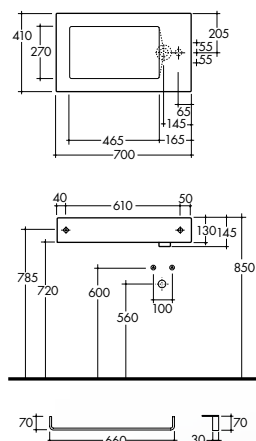

# SPACE CONCEPT

**Wall/vanity basin 600**  
(1 tap hole) 105742

**Towel rail**  
105743

**Shroud**  
105744

A = 570mm    D = 850mm  
B = 620mm    E = 790mm  
C = 80mm  
Dimensions with shroud installed

**Wall/vanity basin 600 – oval**  
(1 tap hole) 105745

# SPACEFREE

**Wall/vanity basin 500**  
(1 tap hole – right hand side only)  
105764

**Towel rail**  
105766

**Wall/vanity basin 600**  
(1 tap hole)  
White: 105767  
Grey: 105779

**Towel rail**  
105768

**Wall/vanity basin 700**  
(1 tap hole – right hand side only)  
105769

**Towel rail**  
105770

**Wall/vanity basin 1050**  
(1 tap hole – right hand side only)  
105771

**Towel rail**  
105772

# MISURA

**Corner wall basin 350**  
(1 tap hole - right hand side only)  
105784

**Corner wall basin 500**  
(1 tap hole - right hand side only)  
105783

**Notes:**

- 1. The dimensions indicated in grey vary on the basis of installation on stand alone shelves
- 2. Any wall basin used as a vanity must adjoin the wall surface
- 3. Recommended inlet/outlet heights need to be used when installing a basin with a shroud
- 4. Additional tap hole options available (some products only) for project quantities at additional cost
- 5. Chrome bottle traps and popup plug and wastes not included
- 6. All dimensions are in millimetres