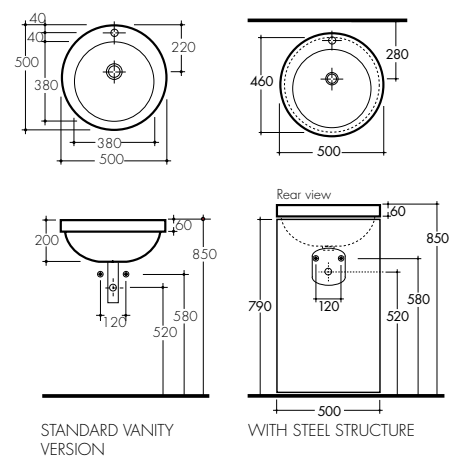

# SPACE CONCEPT

**Wall/vanity basin 600**  
(1 tap hole) 105742

**Towel rail**  
105743

**Shroud**  
105744

A = 570mm    D = 850mm  
B = 620mm    E = 790mm  
C = 80mm  
Dimensions with shroud installed

**Wall/vanity basin 600 – oval**  
(1 tap hole) 105745

**Wall/vanity basin 700**  
(1 tap hole – right hand side only)  
105769

**Towel rail**  
105770

**Wall/vanity basin 1050**  
(1 tap hole – right hand side only)  
105771

**Towel rail**  
105772

# SPACEBAND

09 | 10

SPACEBAND  
105760

**Wall basin 500**  
(1 tap hole) 105760  
**Towel rail**  
105761

**Vanity basin 500**  
(1 tap hole) 105762  
**Steel structure shroud**  
(wall facing) 105763

# MISURA

**Corner wall basin 350**  
(1 tap hole - right hand side only)  
105784

**Corner wall basin 500**  
(1 tap hole - right hand side only)  
105783

**Notes:**

- 1. The dimensions indicated in grey vary on the basis of installation on stand alone shelves
- 2. Any wall basin used as a vanity must adjoin the wall surface
- 3. Recommended inlet/outlet heights need to be used when installing a basin with a shroud
- 4. Additional tap hole options available (some products only) for project quantities at additional cost
- 5. Chrome bottle traps and popup plug and wastes not included
- 6. All dimensions are in millimetres