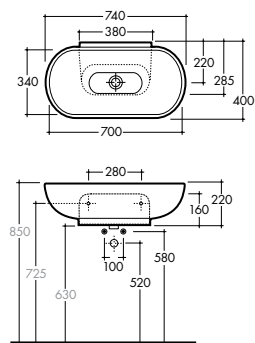

Vanity basin 600
(No tap hole)
White: 105746
Grey: 105781