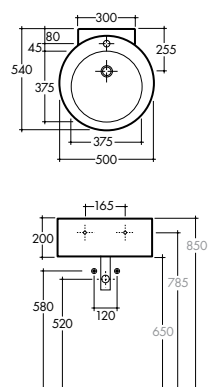

# SPACE CONCEPT

**Wall/vanity basin 600**  
(1 tap hole) 105742

**Towel rail**  
105743

**Shroud**  
105744

A = 570mm    D = 850mm  
B = 620mm    E = 790mm  
C = 80mm  
Dimensions with shroud installed

**Wall/vanity basin 600 – oval**  
(1 tap hole) 105745

**Wall/vanity basin 700**  
(1 tap hole – right hand side only)  
105769

**Towel rail**  
105770

**Wall/vanity basin 1050**  
(1 tap hole – right hand side only)  
105771

**Towel rail**  
105772

# SPACEBAND

09 | 10

SPACEBAND  
105760

**Wall basin 500**  
(1 tap hole) 105760  
**Towel rail**  
105761

**Vanity basin 500**  
(1 tap hole) 105762  
**Steel structure shroud**  
(wall facing) 105763

# MISURA

**Corner wall basin 350**  
(1 tap hole - right hand side only)  
105784

**Corner wall basin 500**  
(1 tap hole - right hand side only)  
105783

**Notes:**

- 1. The dimensions indicated in grey vary on the basis of installation on stand alone shelves
- 2. Any wall basin used as a vanity must adjoin the wall surface
- 3. Recommended inlet/outlet heights need to be used when installing a basin with a shroud
- 4. Additional tap hole options available (some products only) for project quantities at additional cost
- 5. Chrome bottle traps and popup plug and wastes not included
- 6. All dimensions are in millimetres