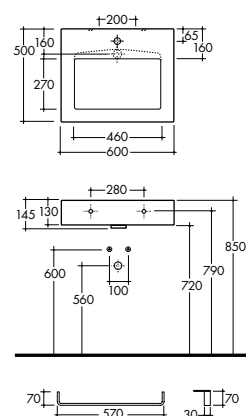

# SPACE CONCEPT

**Wall/vanity basin 600**  
(1 tap hole) 105742

**Towel rail**  
105743

**Shroud**  
105744

A = 570mm    D = 850mm  
B = 620mm    E = 790mm  
C = 80mm  
Dimensions with shroud installed

**Wall/vanity basin 600 – oval**  
(1 tap hole) 105745

# SPACEFREE

**Wall/vanity basin 500**  
(1 tap hole – right hand side only)  
105764

**Towel rail**  
105766

**Wall/vanity basin 600**  
(1 tap hole)  
White: 105767  
Grey: 105779

**Towel rail**  
105768

**Wall/vanity basin 700**  
(1 tap hole – right hand side only)  
105769

**Towel rail**  
105770

**Wall/vanity basin 1050**  
(1 tap hole – right hand side only)  
105771

**Towel rail**  
105772

# MISURA

**Corner wall basin 350**  
(1 tap hole - right hand side only)  
105784

**Corner wall basin 500**  
(1 tap hole - right hand side only)  
105783

**Notes:**

- 1. The dimensions indicated in grey vary on the basis of installation on stand alone shelves
- 2. Any wall basin used as a vanity must adjoin the wall surface
- 3. Recommended inlet/outlet heights need to be used when installing a basin with a shroud
- 4. Additional tap hole options available (some products only) for project quantities at additional cost
- 5. Chrome bottle traps and popup plug and wastes not included
- 6. All dimensions are in millimetres