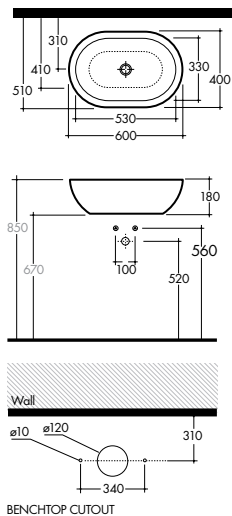

SPACE CONCEPT

Towel rail
105743

Shroud
105744

A = 570mm   D = 850mm
B = 620mm   E = 790mm
C = 80mm
Dimensions with shroud installed