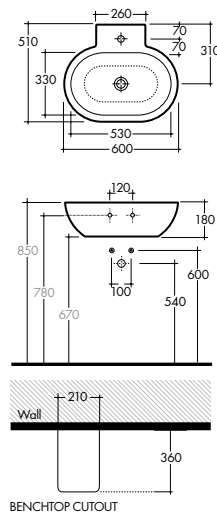

# SPACE CONCEPT

**Wall/vanity basin 600**  
(1 tap hole) 105742

**Towel rail**  
105743

**Shroud**  
105744

A = 570mm    D = 850mm  
B = 620mm    E = 790mm  
C = 80mm  
Dimensions with shroud installed

**Wall/vanity basin 600 – oval**  
(1 tap hole) 105745

# MISURA

**Corner wall basin 350**  
(1 tap hole - right hand side only)  
105784

**Corner wall basin 500**  
(1 tap hole - right hand side only)  
105783

**Notes:**

- 1. The dimensions indicated in grey vary on the basis of installation on stand alone shelves
- 2. Any wall basin used as a vanity must adjoin the wall surface
- 3. Recommended inlet/outlet heights need to be used when installing a basin with a shroud
- 4. Additional tap hole options available (some products only) for project quantities at additional cost
- 5. Chrome bottle traps and popup plug and wastes not included
- 6. All dimensions are in millimetres