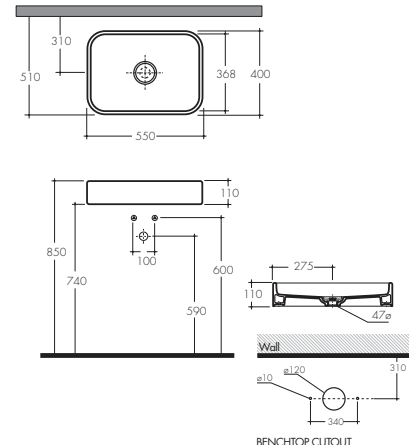

SPACE CLASSIC

Towel rail
105754

Towel rail
105750