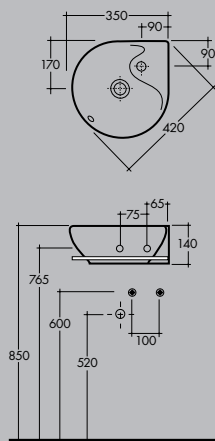

# SPACE CONCEPT

**Wall/vanity basin 600**  
(1 tap hole) 105742

**Towel rail**  
105743

**Shroud**  
105744

A = 570mm    D = 850mm  
B = 620mm    E = 790mm  
C = 80mm  
Dimensions with shroud installed

**Wall/vanity basin 600 – oval**  
(1 tap hole) 105745

**Wall/vanity basin 700**  
(1 tap hole – right hand side only)  
105769

**Towel rail**  
105770

**Wall/vanity basin 1050**  
(1 tap hole – right hand side only)  
105771

**Towel rail**  
105772

# SPACEBAND

09 | 10

SPACEBAND  
105760

**Wall basin 500**  
(1 tap hole) 105760  
**Towel rail**  
105761

**Vanity basin 500**  
(1 tap hole) 105762  
**Steel structure shroud**  
(wall facing) 105763

# MISURA

**Corner wall basin 350**  
(1 tap hole - right hand side only)  
105784

**Corner wall basin 500**  
(1 tap hole - right hand side only)  
105783

**Notes:**

- 1. The dimensions indicated in grey vary on the basis of installation on stand alone shelves
- 2. Any wall basin used as a vanity must adjoin the wall surface
- 3. Recommended inlet/outlet heights need to be used when installing a basin with a shroud
- 4. Additional tap hole options available (some products only) for project quantities at additional cost
- 5. Chrome bottle traps and popup plug and wastes not included
- 6. All dimensions are in millimetres