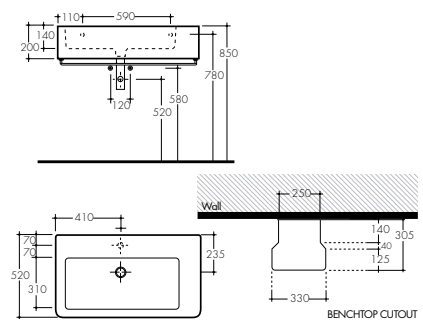

Vanity basin 400 - square
(No tap hole) 105758