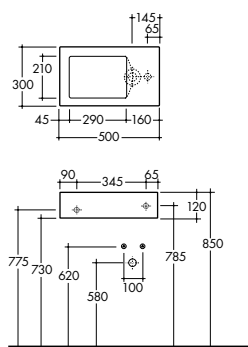

# SPACE CONCEPT

**Wall/vanity basin 600**  
(1 tap hole) 105742

**Towel rail**  
105743

**Shroud**  
105744

A = 570mm    D = 850mm  
B = 620mm    E = 790mm  
C = 80mm  
Dimensions with shroud installed

**Wall/vanity basin 600 – oval**  
(1 tap hole) 105745

# SPACEFREE

**Wall/vanity basin 500**  
(1 tap hole – right hand side only)  
105764

**Towel rail**  
105766

**Wall/vanity basin 600**  
(1 tap hole)  
White: 105767  
Grey: 105779

**Towel rail**  
105768