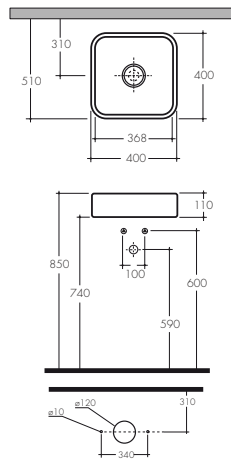

# SPACE CONCEPT

**Wall/vanity basin 600**  
(1 tap hole) 105742

**Towel rail**  
105743

**Shroud**  
105744

A = 570mm    D = 850mm  
B = 620mm    E = 790mm  
C = 80mm  
Dimensions with shroud installed

**Wall/vanity basin 600 – oval**  
(1 tap hole) 105745

# SPACE CLASSIC

**Wall basin 520**  
(1 tap hole) 105753

**Towel rail**  
105754

**Wall/vanity basin 600**  
(1 tap hole) 105749

**Towel rail**  
105750

**Wall/vanity basin 700**  
(1 tap hole by request) 105755

**Wall/vanity basin 900**  
(1 tap hole) 105751

**Towel rail**  
105752

**Vanity basin 400 - square**  
(No tap hole) 105758

**Vanity basin 400 - round**  
(No tap hole) 105759

**Vanity basin 420**  
(No tap hole)  
White: 105756  
Grey: 105782

# MISURA

**Corner wall basin 350**  
(1 tap hole - right hand side only)  
105784

**Corner wall basin 500**  
(1 tap hole - right hand side only)  
105783

**Notes:**

- 1. The dimensions indicated in grey vary on the basis of installation on stand alone shelves
- 2. Any wall basin used as a vanity must adjoin the wall surface
- 3. Recommended inlet/outlet heights need to be used when installing a basin with a shroud
- 4. Additional tap hole options available (some products only) for project quantities at additional cost
- 5. Chrome bottle traps and popup plug and wastes not included
- 6. All dimensions are in millimetres