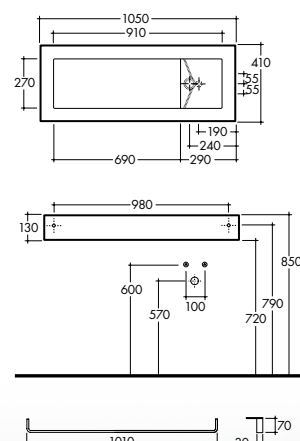

# SPACE CONCEPT

**Wall/vanity basin 600**  
(1 tap hole) 105742

**Towel rail**  
105743

**Shroud**  
105744

A = 570mm    D = 850mm  
B = 620mm    E = 790mm  
C = 80mm  
Dimensions with shroud installed

**Wall/vanity basin 600 – oval**  
(1 tap hole) 105745

# SPACEFREE

**Wall/vanity basin 500**  
(1 tap hole – right hand side only)  
105764

**Towel rail**  
105766

**Wall/vanity basin 600**  
(1 tap hole)  
White: 105767  
Grey: 105779

**Towel rail**  
105768

**Wall/vanity basin 700**  
(1 tap hole – right hand side only)  
105769

**Towel rail**  
105770

**Wall/vanity basin 1050**  
(1 tap hole – right hand side only)  
105771

**Towel rail**  
105772

# MISURA

**Corner wall basin 350**  
(1 tap hole - right hand side only)  
105784

**Corner wall basin 500**  
(1 tap hole - right hand side only)  
105783

**Notes:**

- 1. The dimensions indicated in grey vary on the basis of installation on stand alone shelves
- 2. Any wall basin used as a vanity must adjoin the wall surface
- 3. Recommended inlet/outlet heights need to be used when installing a basin with a shroud
- 4. Additional tap hole options available (some products only) for project quantities at additional cost
- 5. Chrome bottle traps and popup plug and wastes not included
- 6. All dimensions are in millimetres