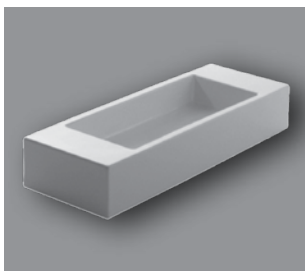

# SPACE CONCEPT

**Wall/vanity basin 600**  
(1 tap hole) 105742

**Towel rail**  
105743

**Shroud**  
105744

A = 570mm    D = 850mm  
B = 620mm    E = 790mm  
C = 80mm  
Dimensions with shroud installed

**Wall/vanity basin 600 – oval**  
(1 tap hole) 105745

# SPACE CLASSIC

**Wall basin 520**  
(1 tap hole) 105753

**Towel rail**  
105754

**Wall/vanity basin 600**  
(1 tap hole) 105749

**Towel rail**  
105750

**Wall/vanity basin 700**  
(1 tap hole by request) 105755

**Wall/vanity basin 900**  
(1 tap hole) 105751

**Towel rail**  
105752

**Vanity basin 400 - square**  
(No tap hole) 105758

**Vanity basin 400 - round**  
(No tap hole) 105759

**Vanity basin 420**  
(No tap hole)  
White: 105756  
Grey: 105782