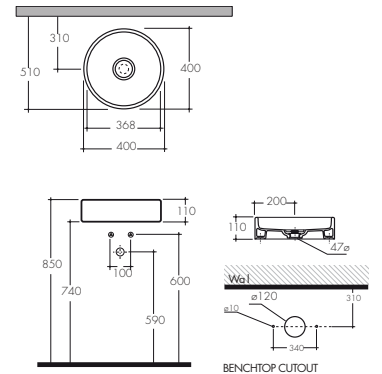

# SPACE CONCEPT

**Wall/vanity basin 600**  
(1 tap hole) 105742

**Towel rail**  
105743

**Shroud**  
105744

A = 570mm    D = 850mm  
B = 620mm    E = 790mm  
C = 80mm  
Dimensions with shroud installed

**Wall/vanity basin 600 – oval**  
(1 tap hole) 105745

**Wall/vanity basin 900**  
(1 tap hole) 105751

**Towel rail**  
105752

**Vanity basin 400 - square**  
(No tap hole) 105758

**Vanity basin 400 - round**  
(No tap hole) 105759

**Vanity basin 420**  
(No tap hole)  
White: 105756  
Grey: 105782