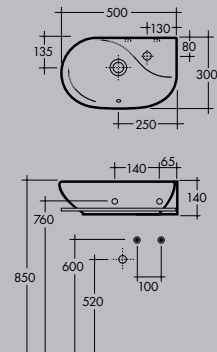

# SPACE CONCEPT

**Wall/vanity basin 600**  
(1 tap hole) 105742

**Towel rail**  
105743

**Shroud**  
105744

A = 570mm    D = 850mm  
B = 620mm    E = 790mm  
C = 80mm  
Dimensions with shroud installed

**Wall/vanity basin 600 – oval**  
(1 tap hole) 105745

**Wall/vanity basin 700**  
(1 tap hole – right hand side only)  
105769

**Towel rail**  
105770

**Wall/vanity basin 1050**  
(1 tap hole – right hand side only)  
105771

**Towel rail**  
105772

# SPACEBAND

09 | 10

SPACEBAND  
105760

**Wall basin 500**  
(1 tap hole) 105760  
**Towel rail**  
105761

**Vanity basin 500**  
(1 tap hole) 105762  
**Steel structure shroud**  
(wall facing) 105763

# MISURA

**Corner wall basin 350**  
(1 tap hole - right hand side only)  
105784

**Corner wall basin 500**  
(1 tap hole - right hand side only)  
105783

**Notes:**

- 1. The dimensions indicated in grey vary on the basis of installation on stand alone shelves
- 2. Any wall basin used as a vanity must adjoin the wall surface
- 3. Recommended inlet/outlet heights need to be used when installing a basin with a shroud
- 4. Additional tap hole options available (some products only) for project quantities at additional cost
- 5. Chrome bottle traps and popup plug and wastes not included
- 6. All dimensions are in millimetres