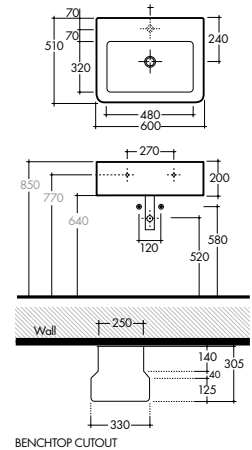

# SPACE CONCEPT

**Wall/vanity basin 600**  
(1 tap hole) 105742

**Towel rail**  
105743

**Shroud**  
105744

A = 570mm    D = 850mm  
B = 620mm    E = 790mm  
C = 80mm  
Dimensions with shroud installed

**Wall/vanity basin 600 – oval**  
(1 tap hole) 105745

# SPACE CLASSIC

**Wall basin 520**  
(1 tap hole) 105753

**Towel rail**  
105754

**Wall/vanity basin 600**  
(1 tap hole) 105749

**Towel rail**  
105750

**Wall/vanity basin 700**  
(1 tap hole by request) 105755