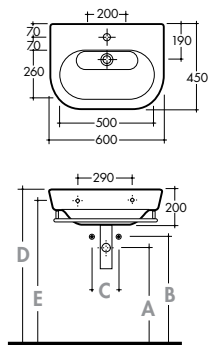

# SPACE CONCEPT

**Wall/vanity basin 600**  
(1 tap hole) 105742

**Towel rail**  
105743

**Shroud**  
105744

A = 570mm    D = 850mm  
B = 620mm    E = 790mm  
C = 80mm  
Dimensions with shroud installed

**Wall/vanity basin 600 – oval**  
(1 tap hole) 105745

# MISURA

**Corner wall basin 350**  
(1 tap hole - right hand side only)  
105784

**Corner wall basin 500**  
(1 tap hole - right hand side only)  
105783

**Notes:**

- 1. The dimensions indicated in grey vary on the basis of installation on stand alone shelves
- 2. Any wall basin used as a vanity must adjoin the wall surface
- 3. Recommended inlet/outlet heights need to be used when installing a basin with a shroud
- 4. Additional tap hole options available (some products only) for project quantities at additional cost
- 5. Chrome bottle traps and popup plug and wastes not included
- 6. All dimensions are in millimetres