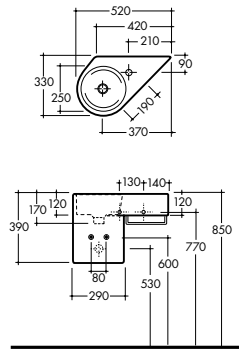

Wall/vanity basin 600
(1 tap hole) 105749

Towel rail
105750