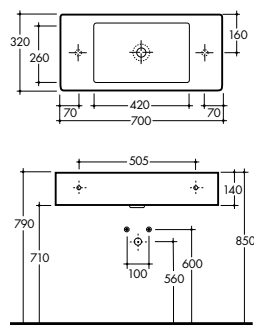

Wall/vanity basin 900
(1 tap hole) 105751