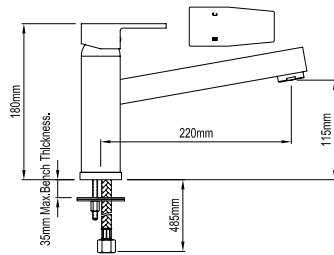

WELS 4★ (7.5L/min)

Sink Mixer 110394