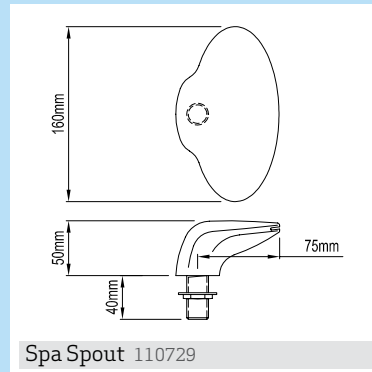

Angolo

WELS 4★ (7.5L/min)

Basin Mixer 110393

WELS 4★ (7.5L/min)

Sink Mixer 110394

Bath/Shower Mixer 110395

Bath/Shower Mixer with Diverter 110396

Bath Spout 110398

Wall Bath Mixer Set 110399

Cielo

Square Drop Down Shoulder Arm
300mm 108687

Square Drop Down Shoulder Arm
450mm 108688

Square Drop Down Shoulder Arm
600mm 108689

Square Wall Mounted Shower Arm
450mm 108694

WELS 3★ (9L/min)
Shower Head Only 108692

Rana

Spa Spout 110729

Lucerne

WELS 5★ (6L/min)

Basin Mixer 108697

WELS 5★ (6L/min)

Basin Mixer Angled 108696

WELS 5★ (6L/min)

Sink Mixer - Side Handle
(Square) 110400

WELS 5★ (6L/min)

Sink Mixer - Side Handle 110401

Available from:

mico

02 8354 0999
www.mico.com.au

Tradelink