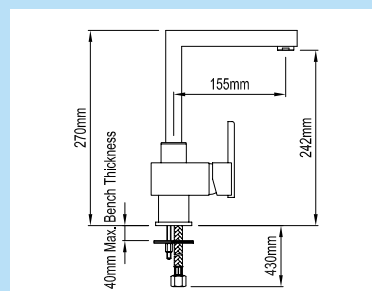

Lucerne

WELS 5★ (6L/min)

Basin Mixer 108697