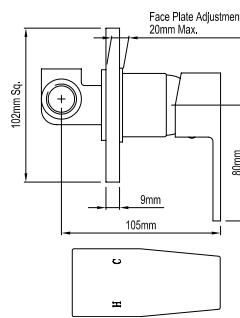

Angolo

WELS 4★ (7.5L/min)

Basin Mixer 110393

WELS 4★ (7.5L/min)

Sink Mixer 110394

Bath/Shower Mixer 110395

Bath/Shower Mixer with Diverter 110396

Bath Spout 110398