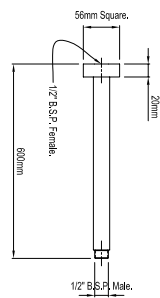

Wall Bath Mixer Set 110399

Cielo

Square Drop Down Shoulder Arm
300mm 108687

Square Drop Down Shoulder Arm
450mm 108688

Square Drop Down Shoulder Arm
600mm 108689

Square Wall Mounted Shower Arm
450mm 108694