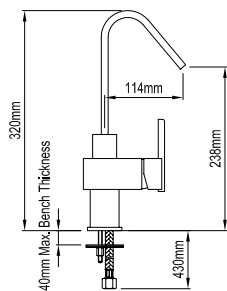

Wall Bath Mixer Set 110399

Cielo

Square Drop Down Shoulder Arm
300mm 108687

Square Drop Down Shoulder Arm
450mm 108688

Square Drop Down Shoulder Arm
600mm 108689

Square Wall Mounted Shower Arm
450mm 108694

WELS 3★ (9L/min)
Shower Head Only 108692

Rana

Spa Spout 110729

Lucerne

WELS 5★ (6L/min)

Basin Mixer 108697

WELS 5★ (6L/min)

Basin Mixer Angled 108696

WELS 5★ (6L/min)

Sink Mixer - Side Handle
(Square) 110400

WELS 5★ (6L/min)

Sink Mixer - Side Handle 110401

Available from:

mico

02 8354 0999
www.mico.com.au

Tradelink