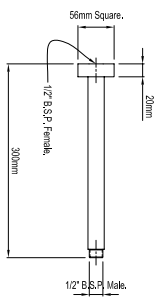

Cielo

Square Drop Down Shoulder Arm
300mm 108687