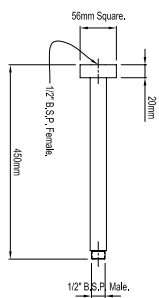

Square Drop Down Shoulder Arm
450mm 108688