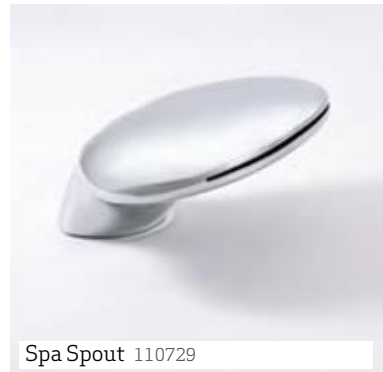

WELS 4★ (7.5L/min)
Basin Mixer 110393

WELS 4★ (7.5L/min)
Sink Mixer 110394

Bath/Shower Mixer 110395

Bath/Shower Mixer with
Diverter 110396

Bath Spout 110398

Wall Bath Mixer Set 110399

Cielo

A gentle mix of fluid curves with sharp lines allows the Cielo range to blend well with any bathroom style. With each piece displaying a subtle elegance, Cielo provides a relaxing and luxurious bathing experience.

Square Drop Down Shoulder Arm
300mm 108687

Square Drop Down Shoulder Arm
450mm 108688

Square Drop Down Shoulder Arm
600mm 108689

Square Wall Mounted Shower Arm
450mm 108694

WELS 3★ (9L/min)
Shower Head Only 108692

Rana

With stunning looks and minimalist design, the Rana bath spout will bring a unique look to your bathroom in more ways than one. The soft sheet-flow of water created by this spout is reminiscent of the most luxurious of bathing experiences.

Spa Spout 110729

Lucerne

Bold and angular with definitive edges, the Lucerne mixer range will take pride of place in any room. The range provides two sets of matching basin and sink mixers, with the angled basin mixer offering a uniquely elegant sheet flow water effect.