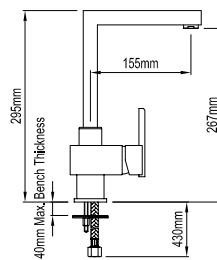

WELS 5★ (6L/min)

Sink Mixer - Side Handle
(Square) 110400