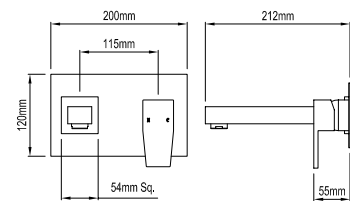

Wall Bath Mixer Set 110399

Cielo

Square Drop Down Shoulder Arm
300mm 108687

Square Drop Down Shoulder Arm
450mm 108688

Square Drop Down Shoulder Arm
600mm 108689

Square Wall Mounted Shower Arm
450mm 108694