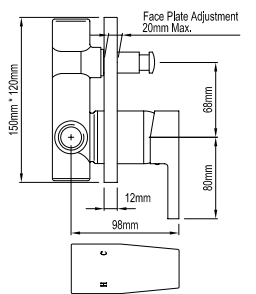

Angolo

WELS 4★ (7.5L/min)

Basin Mixer 110393

WELS 4★ (7.5L/min)

Sink Mixer 110394

Bath/Shower Mixer 110395

Bath/Shower Mixer with Diverter 110396

Bath Spout 110398