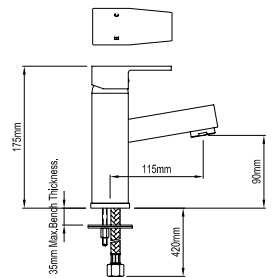

WELS 5★ (6L/min)

Basin Mixer 108697

WELS 5★ (6L/min)

Basin Mixer Angled 108696

WELS 5★ (6L/min)

Sink Mixer - Side Handle
(Square) 110400

WELS 5★ (6L/min)

Sink Mixer - Side Handle 110401

Angolo

WELS 4★ (7.5L/min)

Basin Mixer 110393

WELS 4★ (7.5L/min)

Sink Mixer 110394

Bath/Shower Mixer 110395

Bath/Shower Mixer with Diverter 110396

Bath Spout 110398