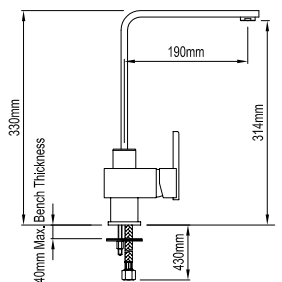

Wall Bath Mixer Set 110399

Cielo

Square Drop Down Shoulder Arm
300mm 108687

Square Drop Down Shoulder Arm
450mm 108688

Square Drop Down Shoulder Arm
600mm 108689

Square Wall Mounted Shower Arm
450mm 108694

WELS 3★ (9L/min)
Shower Head Only 108692

Rana

Spa Spout 110729

Lucerne

WELS 5★ (6L/min)

Basin Mixer 108697

WELS 5★ (6L/min)

Basin Mixer Angled 108696

WELS 5★ (6L/min)

Sink Mixer - Side Handle
(Square) 110400

WELS 5★ (6L/min)

Sink Mixer - Side Handle 110401

Available from:

mico

02 8354 0999
www.mico.com.au

Tradelink