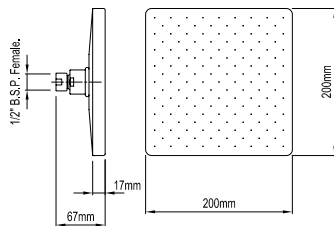

Wall Bath Mixer Set 110399

Cielo

Square Drop Down Shoulder Arm
300mm 108687

Square Drop Down Shoulder Arm
450mm 108688

Square Drop Down Shoulder Arm
600mm 108689

Square Wall Mounted Shower Arm
450mm 108694