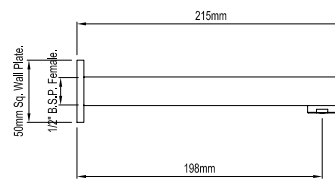

Bath Spout 110398