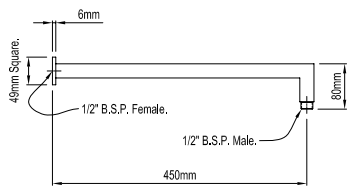

Wall Bath Mixer Set 110399

Cielo

Square Drop Down Shoulder Arm
300mm 108687

Square Drop Down Shoulder Arm
450mm 108688

Square Drop Down Shoulder Arm
600mm 108689

Square Wall Mounted Shower Arm
450mm 108694