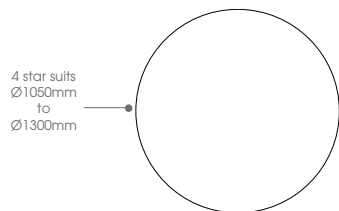

incognito™ multi-leg round table (shown as 1800mm Ø)

incognito™ four star round table

incognito™ can be configured to provide a four star base for smaller tables and as a support for circular and oval tops.

incognito™ four star round table (shown as 1200mm Ø)

incognito™ silver foot

incognito™ white foot

incognito™ glide

incognito™ castor

incognito™ tilt top with modesty panel

incognito™ modesty panel

incognito™ cable clip

incognito™ linking mechanism

model 600

model 800

model folding

model multi-leg

model 4 star

model 4 star multi-leg

thinking
ERGONOMIX™