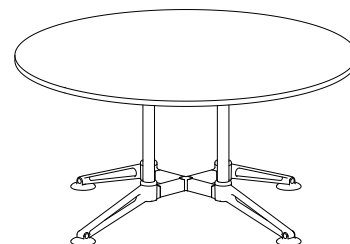

incognito folding™ is a tilt-top option that can accommodate tables up to one metre wide.

incognito folding™ (shown as 1350 x 700mm)

incognito™ four star multi-leg round table

The **incognito™** range of table bases includes a four star multi-leg base for large table requirements.

incognito™ multi-leg round table (shown as 1800mm Ø)

incognito™ four star round table

incognito™ can be configured to provide a four star base for smaller tables and as a support for circular and oval tops.

incognito™ four star round table (shown as 1200mm Ø)

incognito™ silver foot

incognito™ white foot

incognito™ glide

incognito™ castor

incognito™ tilt top with modesty panel

incognito™ modesty panel

incognito™ cable clip

incognito™ linking mechanism

model 600

model 800

model folding

model multi-leg

model 4 star

model 4 star multi-leg

thinking
ERGONOMIX™