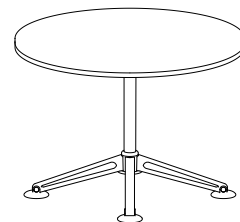

incognito folding™ is a tilt-top option that can accommodate tables up to one metre wide.

incognito folding™ (shown as 1350 x 700mm)

incognito™ four star multi-leg round table

The **incognito™** range of table bases includes a four star multi-leg base for large table requirements.

incognito™ multi-leg round table (shown as 1800mm Ø)

incognito™ four star round table

incognito™ can be configured to provide a four star base for smaller tables and as a support for circular and oval tops.

incognito™ four star round table (shown as 1200mm Ø)

incognito™ silver foot

incognito™ white foot

incognito™ glide

incognito™ castor

incognito™ tilt top with modesty panel

incognito™ modesty panel

incognito™ cable clip

incognito™ linking mechanism

model 600

model 800

model folding

model multi-leg

model 4 star

model 4 star multi-leg

thinking
ERGONOMIX™