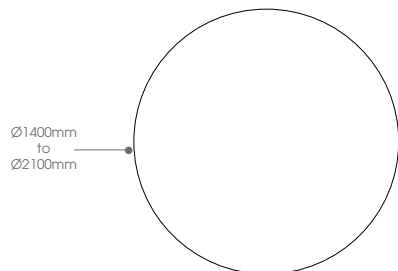

incognito™ four star round table (shown as 1200mm Ø)

incognito™ silver foot

incognito™ white foot

incognito™ glide

incognito™ castor

incognito™ tilt top with modesty panel

incognito™ modesty panel

incognito™ cable clip

incognito™ linking mechanism

model 600

model 800

model folding

model multi-leg

model 4 star

model 4 star multi-leg

thinking
ERGONOMIX™