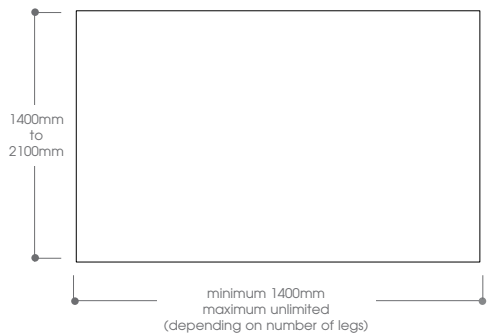

incognito™ rectangular table
(shown as 2400mm x 1100mm)

Available in three foot sizes **incognito™** is suitable for all workplace applications and can accommodate tops of infinite length.

incognito folding™

incognito™ four star round table (shown as 1200mm Ø)

incognito™ silver foot

incognito™ white foot

incognito™ glide

incognito™ castor

incognito™ tilt top with modesty panel

incognito™ modesty panel

incognito™ cable clip

incognito™ linking mechanism

model 600

model 800

model folding

model multi-leg

model 4 star

model 4 star multi-leg

thinking
ERGONOMIX™