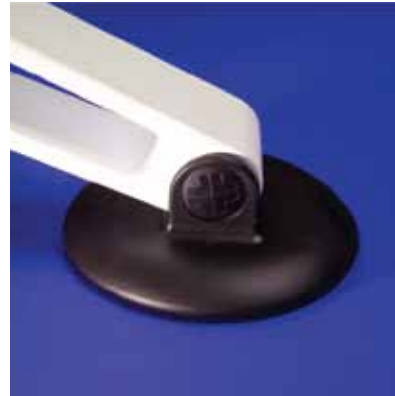

incognito folding™ is a tilt-top option that can accommodate tables up to one metre wide.

incognito folding™ (shown as 1350 x 700mm)

incognito™ four star multi-leg round table

The **incognito™** range of table bases includes a four star multi-leg base for large table requirements.

incognito™ multi-leg round table (shown as 1800mm Ø)

incognito™ four star round table

incognito™ can be configured to provide a four star base for smaller tables and as a support for circular and oval tops.

incognito™ four star round table (shown as 1200mm Ø)

incognito™ silver foot

incognito™ white foot

incognito™ glide

incognito™ castor

incognito™ tilt top with modesty panel

incognito™ modesty panel

incognito™ cable clip