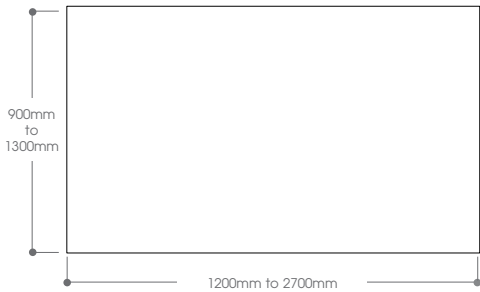

model 600

---

model 800

---

model folding