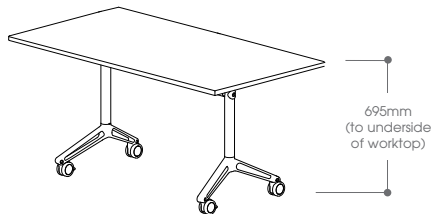

incognito™ rectangular table
(shown as 2400mm x 1100mm)

Available in three foot sizes **incognito™** is suitable for all workplace applications and can accommodate tops of infinite length.

incognito folding™

incognito™ multi-leg round table (shown as 1800mm Ø)

incognito™ four star round table

incognito™ can be configured to provide a four star base for smaller tables and as a support for circular and oval tops.

incognito™ four star round table (shown as 1200mm Ø)

incognito™ silver foot

incognito™ white foot

incognito™ glide

incognito™ castor

incognito™ tilt top with modesty panel

incognito™ modesty panel

incognito™ cable clip

incognito™ linking mechanism

model 600

model 800

model folding

model multi-leg

model 4 star

model 4 star multi-leg

thinking
ERGONOMIX™