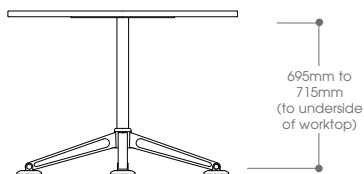

incognito™ four star round table (shown as 1200mm Ø)

incognito™ silver foot

incognito™ white foot

incognito™ glide

incognito™ castor

incognito™ tilt top with modesty panel

incognito™ modesty panel

incognito™ cable clip

incognito™ linking mechanism

model 600

model 800

model folding

model multi-leg

model 4 star

model 4 star multi-leg

thinking
ERGONOMIX™