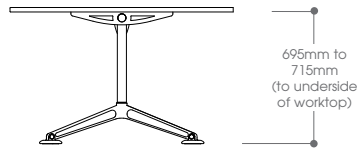

incognito™ multi-leg round table (shown as 1800mm Ø)

incognito™ four star round table

incognito™ can be configured to provide a four star base for smaller tables and as a support for circular and oval tops.

incognito™ four star round table (shown as 1200mm Ø)

incognito™ silver foot

incognito™ white foot

incognito™ glide

incognito™ castor

incognito™ tilt top with modesty panel

incognito™ modesty panel

incognito™ cable clip

incognito™ linking mechanism

model 600

model 800

model folding

model multi-leg

model 4 star

model 4 star multi-leg

thinking
ERGONOMIX™