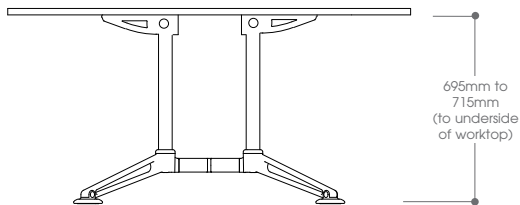

incognito™ four star round table (shown as 1200mm Ø)

incognito™ silver foot

incognito™ white foot

incognito™ glide

incognito™ castor

incognito™ tilt top with modesty panel

incognito™ modesty panel

incognito™ cable clip

incognito™ linking mechanism

model 600

model 800

model folding

model multi-leg

model 4 star

model 4 star multi-leg

thinking
ERGONOMIX™