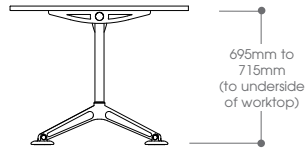

incognito™ rectangular table
(shown as 2400mm x 1100mm)

Available in three foot sizes **incognito™** is suitable for all workplace applications and can accommodate tops of infinite length.

incognito folding™

incognito™ multi-leg round table (shown as 1800mm Ø)

incognito™ four star round table

incognito™ can be configured to provide a four star base for smaller tables and as a support for circular and oval tops.

incognito™ four star round table (shown as 1200mm Ø)

incognito™ silver foot

incognito™ white foot

incognito™ glide

incognito™ castor

incognito™ tilt top with modesty panel

incognito™ modesty panel

incognito™ cable clip

incognito™ linking mechanism

model 600

model 800

model folding

model multi-leg

model 4 star

model 4 star multi-leg

thinking
ERGONOMIX™