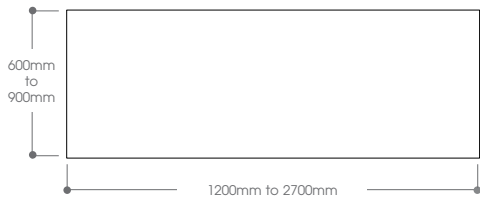

model 600

---

model 800

---

model folding