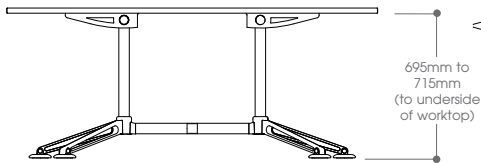

incognito™ four star round table (shown as 1200mm Ø)

incognito™ silver foot

incognito™ white foot

incognito™ glide

incognito™ castor

incognito™ tilt top with modesty panel

incognito™ modesty panel

incognito™ cable clip

incognito™ linking mechanism

model 600

model 800

model folding

model multi-leg

model 4 star

model 4 star multi-leg

thinking
ERGONOMIX™