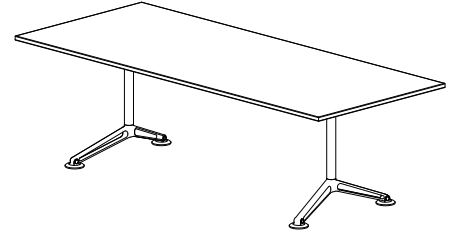

incognito folding™ is a tilt-top option that can accommodate tables up to one metre wide.

incognito folding™ (shown as 1350 x 700mm)

incognito™ four star multi-leg round table

The **incognito™** range of table bases includes a four star multi-leg base for large table requirements.

incognito™ multi-leg round table (shown as 1800mm Ø)

incognito™ four star round table

incognito™ can be configured to provide a four star base for smaller tables and as a support for circular and oval tops.

incognito™ four star round table (shown as 1200mm Ø)

incognito™ silver foot

incognito™ white foot

incognito™ glide

incognito™ castor

incognito™ tilt top with modesty panel

incognito™ modesty panel

incognito™ cable clip

incognito™ linking mechanism

model 600

model 800

model folding

model multi-leg

model 4 star

model 4 star multi-leg

thinking
ERGONOMIX™