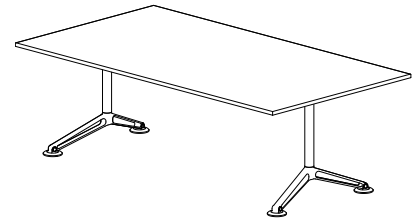

incognito folding™ is a tilt-top option that can accommodate tables up to one metre wide.

incognito folding™ (shown as 1350 x 700mm)

incognito™ four star multi-leg round table

The **incognito™** range of table bases includes a four star multi-leg base for large table requirements.

incognito™ multi-leg round table (shown as 1800mm Ø)

incognito™ four star round table

incognito™ can be configured to provide a four star base for smaller tables and as a support for circular and oval tops.

incognito™ four star round table (shown as 1200mm Ø)

incognito™ silver foot

incognito™ white foot

incognito™ glide

incognito™ castor

incognito™ tilt top with modesty panel

incognito™ modesty panel

incognito™ cable clip

incognito™ linking mechanism

model 600

model 800

model folding

model multi-leg

model 4 star

model 4 star multi-leg

thinking
ERGONOMIX™