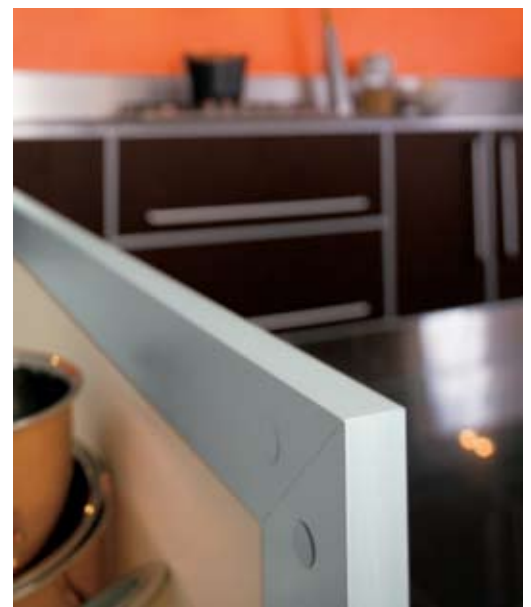

# Laminex®

**FINELINE™** *aluminium framed doors*

- **PREMIUM** *finish & appearance*
- **CHOICE OF SOLID** *aluminium frames*
- **PRECISION** *mitre joints*
- **HUGE CHOICE** *of inserts*

Inspired by the **SLEEK DESIGNS** *popular in EUROPE*, the **LAMINEX® FINELINE™** range of **ALUMINIUM framed doors and drawers** offer a distinctively modern style. Allows for either a complete fit out, giving a **CLEAN, linear APPEARANCE** or just a few highlight panels to add an *exciting ACCENT* to any interior. Made to **EXACTING standards**, this premium product features high tolerance, *precision MITRED joints* and **SUPERB finish quality**. It is also scratch, stain, UV and heat resistant. Offering both **EXTREME durability** and a unique look. Laminex Fineline doors and drawers are backed by a 7 year limited warranty\* and are available in a range of **CONTEMPORARY decors** in both solid and glass inserts.