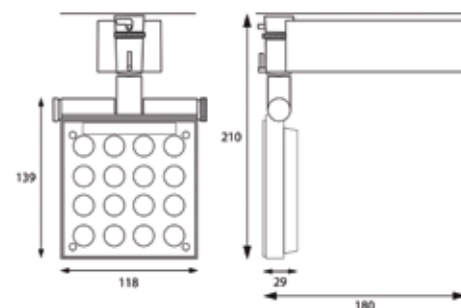

ELECTRICAL CHARACTERISTICS	
Voltage	220-240V
Wattage	23W
Power Factor	0.9
Life (70%)	50,000hrs

OPTICAL	
Lumen Output	1200 lm @ 4000K
Colour Temp (CCT)	3000/4000/6000K
Colour Rendering (CRI)	Ra 93

Description	6000K			4000K			3000K			Weight
	White	Silver	Black	White	Silver	Black	White	Silver	Black	
Stadium PRO 10° three circuit**	2047201	2047202	2047203	2047213	2047214	2047215	2047207	2047208	2047209	1.00kg
Stadium PRO 25° three circuit**	2047204	2047205	2047206	2047216	2047217	2047218	2047210	2047211	2047212	1.00kg
<b>Accessories</b>				White		Black				
Stadium Accessory Holder *				2048690		2048689				
Stadium Anti Glare Louvre & gel kit holder*				2048692		2048693				
<b>Optical Lens Options</b> (order in addition to Stadium accessory holder)				10°		25°				
Elongation lens				3:1		2:1			2027239	
Flood lens				-		35°			2027234	
Wide flood lens				-		45°			2046395	
Stadium coloured gel kit (blue, red & amber)									2048694	