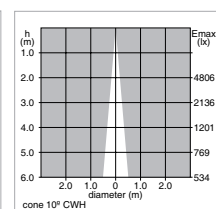

# Stadium PRO

- Seoul Semiconductor P4 LED
- Individually dimmable using on-board dimmer from 0 to 100%
- Lockable adapter and spot head
- No IR (infrared) or UV (ultraviolet) radiation
- Excellent colour rendering (Warm White & Natural White Ra=93)
- Stabilized colour temperature
- Low maintenance - 50,000 hours lamp life without loss of light quality
- Die-cast aluminium housing / PC lens
- Mains voltage: 220–240V/ 50/60Hz
- 23W power consumption
- Current control facility for over temperature protection
- High inrush current protection

ELECTRICAL CHARACTERISTICS	
Voltage	220-240V
Wattage	23W
Power Factor	0.9
Life (70%)	50,000hrs

OPTICAL	
Lumen Output	1200 lm @ 4000K
Colour Temp (CCT)	3000/4000/6000K
Colour Rendering (CRI)	Ra 93

Description	6000K			4000K			3000K			Weight
	White	Silver	Black	White	Silver	Black	White	Silver	Black	
Stadium PRO 10° three circuit**	2047201	2047202	2047203	2047213	2047214	2047215	2047207	2047208	2047209	1.00kg
Stadium PRO 25° three circuit**	2047204	2047205	2047206	2047216	2047217	2047218	2047210	2047211	2047212	1.00kg
<b>Accessories</b>				White		Black				
Stadium Accessory Holder *				2048690		2048689				
Stadium Anti Glare Louvre & gel kit holder*				2048692		2048693				
<b>Optical Lens Options</b> (order in addition to Stadium accessory holder)				10°		25°				
Elongation lens				3:1		2:1			2027239	
Flood lens				-		35°			2027234	
Wide flood lens				-		45°			2046395	
Stadium coloured gel kit (blue, red & amber)									2048694	