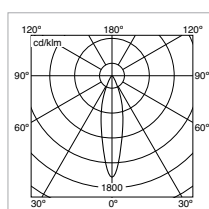

ELECTRICAL CHARACTERISTICS	
Voltage	220-240V
Wattage	23W
Power Factor	0.9
Life (70%)	50,000hrs

OPTICAL	
Lumen Output	1200 lm @ 4000K
Colour Temp (CCT)	3000/4000/6000K
Colour Rendering (CRI)	Ra 93

Description	6000K			4000K			3000K			Weight
	White	Silver	Black	White	Silver	Black	White	Silver	Black	
Stadium PRO 10° three circuit**	2047201	2047202	2047203	2047213	2047214	2047215	2047207	2047208	2047209	1.00kg
Stadium PRO 25° three circuit**	2047204	2047205	2047206	2047216	2047217	2047218	2047210	2047211	2047212	1.00kg
<b>Accessories</b>				White		Black				
Stadium Accessory Holder *				2048690		2048689				
Stadium Anti Glare Louvre & gel kit holder*				2048692		2048693				
<b>Optical Lens Options</b> (order in addition to Stadium accessory holder)				10°		25°				
Elongation lens				3:1		2:1			2027239	
Flood lens				-		35°			2027234	
Wide flood lens				-		45°			2046395	
Stadium coloured gel kit (blue, red & amber)									2048694	