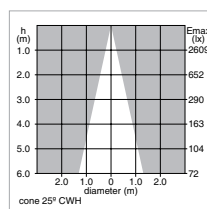

# Stadium PRO

- Seoul Semiconductor P4 LED
- Individually dimmable using on-board dimmer from 0 to 100%
- Lockable adapter and spot head
- No IR (infrared) or UV (ultraviolet) radiation
- Excellent colour rendering (Warm White & Natural White Ra=93)
- Stabilized colour temperature
- Low maintenance - 50,000 hours lamp life without loss of light quality
- Die-cast aluminium housing / PC lens
- Mains voltage: 220–240V/ 50/60Hz
- 23W power consumption
- Current control facility for over temperature protection
- High inrush current protection

ELECTRICAL CHARACTERISTICS	
Voltage	220-240V
Wattage	23W
Power Factor	0.9
Life (70%)	50,000hrs

OPTICAL	
Lumen Output	1200 lm @ 4000K
Colour Temp (CCT)	3000/4000/6000K
Colour Rendering (CRI)	Ra 93

Description	6000K			4000K			3000K			Weight
	White	Silver	Black	White	Silver	Black	White	Silver	Black	
Stadium PRO 10° three circuit**	2047201	2047202	2047203	2047213	2047214	2047215	2047207	2047208	2047209	1.00kg
Stadium PRO 25° three circuit**	2047204	2047205	2047206	2047216	2047217	2047218	2047210	2047211	2047212	1.00kg
<b>Accessories</b>				White		Black				
Stadium Accessory Holder *				2048690		2048689				
Stadium Anti Glare Louvre & gel kit holder*				2048692		2048693				
<b>Optical Lens Options</b> (order in addition to Stadium accessory holder)				10°		25°				
Elongation lens				3:1		2:1			2027239	
Flood lens				-		35°			2027234	
Wide flood lens				-		45°			2046395	
Stadium coloured gel kit (blue, red & amber)									2048694	