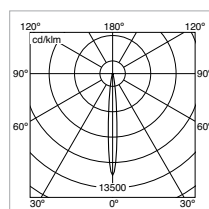

# Stadium PRO

- Seoul Semiconductor P4 LED
- Individually dimmable using on-board dimmer from 0 to 100%
- Lockable adapter and spot head
- No IR (infrared) or UV (ultraviolet) radiation
- Excellent colour rendering (Warm White & Natural White Ra=93)
- Stabilized colour temperature
- Low maintenance - 50,000 hours lamp life without loss of light quality
- Die-cast aluminium housing / PC lens
- Mains voltage: 220–240V/ 50/60Hz
- 23W power consumption
- Current control facility for over temperature protection
- High inrush current protection

ELECTRICAL CHARACTERISTICS	
Voltage	220-240V
Wattage	23W
Power Factor	0.9
Life (70%)	50,000hrs

OPTICAL	
Lumen Output	1200 lm @ 4000K
Colour Temp (CCT)	3000/4000/6000K
Colour Rendering (CRI)	Ra 93

Description	6000K			4000K			3000K			Weight
	White	Silver	Black	White	Silver	Black	White	Silver	Black	
Stadium PRO 10° three circuit**	2047201	2047202	2047203	2047213	2047214	2047215	2047207	2047208	2047209	1.00kg
Stadium PRO 25° three circuit**	2047204	2047205	2047206	2047216	2047217	2047218	2047210	2047211	2047212	1.00kg
<b>Accessories</b>				White		Black				
Stadium Accessory Holder *				2048690		2048689				
Stadium Anti Glare Louvre & gel kit holder*				2048692		2048693				
<b>Optical Lens Options</b> (order in addition to Stadium accessory holder)				10°		25°				
Elongation lens				3:1		2:1			2027239	
Flood lens				-		35°			2027234	
Wide flood lens				-		45°			2046395	
Stadium coloured gel kit (blue, red & amber)									2048694	