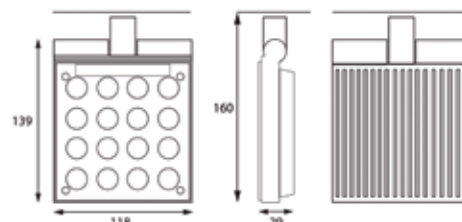

Stadium EVO

- Seoul Semiconductor P4 LED
- High output LED spotlight in compact, slim design
- Ideal for accent lighting in retail areas
- No IR (infrared) or UV (ultraviolet) radiation
- Excellent colour rendering (Warm White & Natural White Ra=93)
- Stabilized colour temperature
- Low maintenance - 50,000 hours lamp life without loss of light quality
- Die-cast aluminium housing / PC lens
- Mains voltage: 220-240V/ 50/60Hz, on-board fitted LED driver
- 25W power consumption
- Current control facility for over temperature protection
- High inrush current protection

With Anti-Glare Louvre

Description	6000K			4000K			3000K			Weight
	White	Silver	Black	White	Silver	Black	White	Silver	Black	
Stadium EVO 10° single circuit	2046375	2046376	2046377	2046400	2046401	2046402	2046388	2046389	2046390	0.65kg
Stadium EVO 10° three circuit	2046378	2046379	2046381	2046403	2046404	2046405	2046391	2046392	2046393	0.65kg
Stadium EVO 25° single circuit	2046382	2046383	2046384	2046406	2046407	2046408	2046394	2046395	2046396	0.65kg
Stadium EVO 25° three circuit	2046385	2046386	2046387	2046409	2046410	2046411	2046397	2046398	2046399	0.65kg
Monopoint				White	Silver	Black				
Lytespan 1 Circuit				3020060	3020070	-				
Lytespan 3 Circuit				3020010	3020030	3020080				
Accessories				White		Black				
Stadium Accessory Holder *				2048690		2048689				
Stadium Anti Glare Louvre & gel kit holder*				2048692		2048693				
Optical Lens Options (order in addition to Stadium accessory holder)				10°		25°				
Elongation lens				3:1		2:1			2027239	
Flood lens				-		35°			2027234	
Wide flood lens				-		45°			2046395	
Stadium coloured gel kit (blue, red & amber)									2048694	