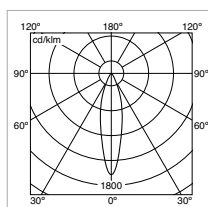

ELECTRICAL CHARACTERISTICS	
Voltage	220-240V
Wattage	25W
Power Factor	0.98
Life (70%)	50,000hrs

OPTICAL	
Lumen Output	1200 lm @ 4000K
Colour Temp (CCT)	3000/4000/6000K
Colour Rendering (CRI)	Ra 93

With Accessory Holder- Lens

With Anti-Glare Louvre