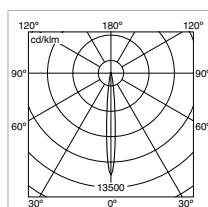

ELECTRICAL CHARACTERISTICS	
Voltage	220-240V
Wattage	25W
Power Factor	0.98
Life (70%)	50,000hrs

OPTICAL	
Lumen Output	1200 lm @ 4000K
Colour Temp (CCT)	3000/4000/6000K
Colour Rendering (CRI)	Ra 93

With Accessory Holder- Lens

With Anti-Glare Louvre