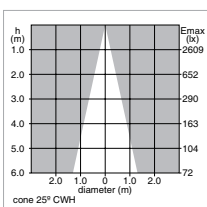

ELECTRICAL CHARACTERISTICS	
Voltage	220-240V
Wattage	25W
Power Factor	0.98
Life (70%)	50,000hrs

OPTICAL	
Lumen Output	1200 lm @ 4000K
Colour Temp (CCT)	3000/4000/6000K
Colour Rendering (CRI)	Ra 93

With Accessory Holder- Lens

With Anti-Glare Louvre