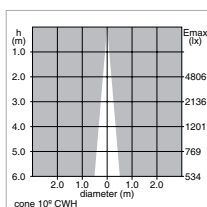

ELECTRICAL CHARACTERISTICS	
Voltage	220-240V
Wattage	25W
Power Factor	0.98
Life (70%)	50,000hrs

OPTICAL	
Lumen Output	1200 lm @ 4000K
Colour Temp (CCT)	3000/4000/6000K
Colour Rendering (CRI)	Ra 93

With Accessory Holder- Lens

With Anti-Glare Louvre