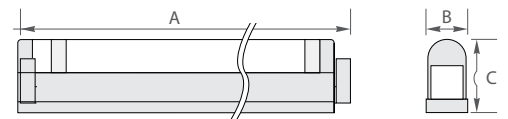

SlimLite with diffuser

SlimLite without diffuser

14w T5

28w T5

1230 lm

2640 lm

C = (37: With Diffuser)

Accessories

Direct Connecting Cap

Powercord 1800mm with plug and straight connector

Bus Wire

Cat No.		Lamp Temp	Length- A	Width- B	Height- C
SlimLite T5					
SLT5- 08W3K	SlimLite T5 8w	3K	335	x	35
SLT5- 08W3KD	SlimLite T5 8w with Diffuser	3K	335	x	37
SLT5- 08W4K	SlimLite T5 8w	4K	335	x	35
SLT5- 08W4KD	SlimLite T5 8w with Diffuser	4K	335	x	37
SLT5- 14W3K	SlimLite T5 14w	3K	595	x	35
SLT5- 14W3KD	SlimLite T5 14w with Diffuser	3K	595	x	37
SLT5- 14W4K	SlimLite T5 14w	4K	595	x	35
SLT5- 14W4KD	SlimLite T5 14w with Diffuser	4K	595	x	37
SLT5- 14W6K	SlimLite T5 14w	6K	595	x	35
SLT5- 14W6KD	SlimLite T5 14w with Diffuser	6K	595	x	37
SLT5- 21W3K	SlimLite T5 21w	3K	895	x	35
SLT5- 21W3KD	SlimLite T5 21w with Diffuser	3K	895	x	37
SLT5- 21W4K	SlimLite T5 21w	4K	895	x	35
SLT5- 21W4KD	SlimLite T5 21w with Diffuser	4K	895	x	37
SLT5- 21W6K	SlimLite T5 21w	6K	895	x	35
SLT5- 21W6KD	SlimLite T5 21w with Diffuser	6K	895	x	37