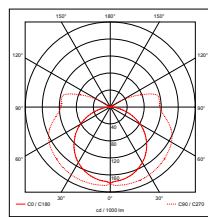

SlimLite with diffuser

SlimLite without diffuser

14w T5

28w T5

1230 lm

2640 lm

C = (37: With Diffuser)

Accessories

Direct Connecting Cap

Powercord 1800mm with plug and straight connector

Bus Wire

Cat No.		Lamp Temp	Length- A	Width- B	Height- C
SlimLite T5					
SLT5- 08W3K	SlimLite T5 8w	3K	335	x	35
SLT5- 08W3KD	SlimLite T5 8w with Diffuser	3K	335	x	37
SLT5- 08W4K	SlimLite T5 8w	4K	335	x	35
SLT5- 08W4KD	SlimLite T5 8w with Diffuser	4K	335	x	37
SLT5- 14W3K	SlimLite T5 14w	3K	595	x	35
SLT5- 14W3KD	SlimLite T5 14w with Diffuser	3K	595	x	37
SLT5- 14W4K	SlimLite T5 14w	4K	595	x	35
SLT5- 14W4KD	SlimLite T5 14w with Diffuser	4K	595	x	37
SLT5- 14W6K	SlimLite T5 14w	6K	595	x	35
SLT5- 14W6KD	SlimLite T5 14w with Diffuser	6K	595	x	37
SLT5- 21W3K	SlimLite T5 21w	3K	895	x	35
SLT5- 21W3KD	SlimLite T5 21w with Diffuser	3K	895	x	37
SLT5- 21W4K	SlimLite T5 21w	4K	895	x	35
SLT5- 21W4KD	SlimLite T5 21w with Diffuser	4K	895	x	37
SLT5- 21W6K	SlimLite T5 21w	6K	895	x	35
SLT5- 21W6KD	SlimLite T5 21w with Diffuser	6K	895	x	37