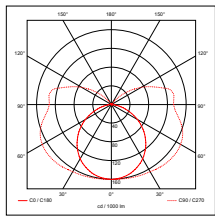

SlimLite with diffuser

SlimLite without diffuser

14w T5

28w T5

1230 lm

2640 lm

C = (37: With Diffuser)

Accessories