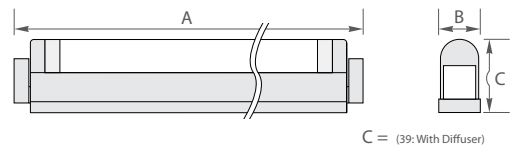

SlimDim

T5

- Integrated “plug and play” dimmable connecting system and built in ballast
- Consists of an electronic fixture, fluorescent lamp and a clear polycarbonate diffuser. All double insulated with an IP21 rating
- Streamline design offers great lighting solutions for art galleries and museums, foyers, offices, hotels, cafes, restaurants, meeting rooms, cabinetry details and retail applications