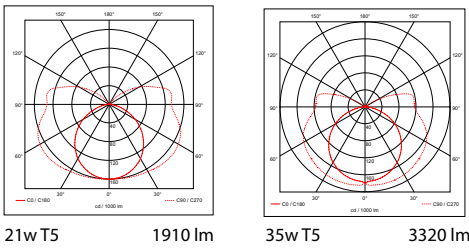

SlimDim

T5

- Integrated “plug and play” dimmable connecting system and built in ballast
- Consists of an electronic fixture, fluorescent lamp and a clear polycarbonate diffuser. All double insulated with an IP21 rating
- Streamline design offers great lighting solutions for art galleries and museums, foyers, offices, hotels, cafes, restaurants, meeting rooms, cabinetry details and retail applications

Accessories

For SlimDim Accessories refer to page 440