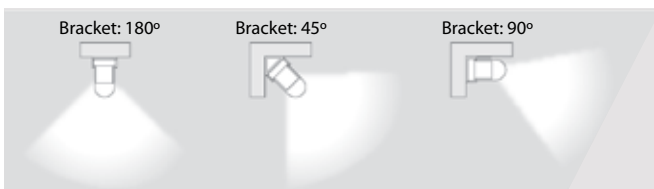

## T5

- Integrated “plug and play” dimmable connecting system and built in ballast
- Consists of an electronic fixture, fluorescent lamp and a clear polycarbonate diffuser. All double insulated with an IP21 rating
- Streamline design offers great lighting solutions for art galleries and museums, foyers, offices, hotels, cafes, restaurants, meeting rooms, cabinetry details and retail applications

### Accessories

Direct Connecting Cap

Powercord 1800mm with plug and straight connector

Bus Wire

For SlimDim Accessories refer to page 440

### Mounting Application

Cat No.	Lamp Temp	Length- A	Width- B	Height- C
<b>SlimDim T5</b>				
<b>SLDT5- 14W3K</b>	SlimDim T5 14w	3K	595 x 24	37
<b>SLDT5- 14W3KD</b>	SlimDim T5 14w with Diffuser	3K	595 x 24	39
<b>SLDT5- 14W4K</b>	SlimDim T5 14w	4K	595 x 24	37
<b>SLDT5- 14W4KD</b>	SlimDim T5 14w with Diffuser	4K	595 x 24	39
<b>SLDT5- 14W6K</b>	SlimDim T5 14w	6K	595 x 24	37
<b>SLDT5- 14W6KD</b>	SlimDim T5 14w with Diffuser	6K	595 x 24	39
<b>SLDT5- 21W3K</b>	SlimDim T5 21w	3K	895 x 24	37
<b>SLDT5- 21W3KD</b>	SlimDim T5 21w with Diffuser	3K	895 x 24	39
<b>SLDT5- 21W4K</b>	SlimDim T5 21w	4K	895 x 24	37
<b>SLDT5- 21W4KD</b>	SlimDim T5 21w with Diffuser	4K	895 x 24	39
<b>SLDT5- 21W6K</b>	SlimDim T5 21w	6K	895 x 24	37
<b>SLDT5- 21W6KD</b>	SlimDim T5 21w with Diffuser	6K	895 x 24	39