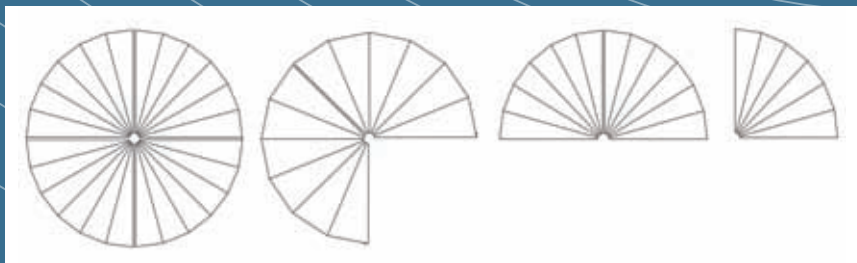

5-Year warranty

The Seashell is made from high quality 100% water and UV proof PVDF sail material and corrosion resistant powder coated structural aluminium and stainless steel. A 5 year warranty is provided