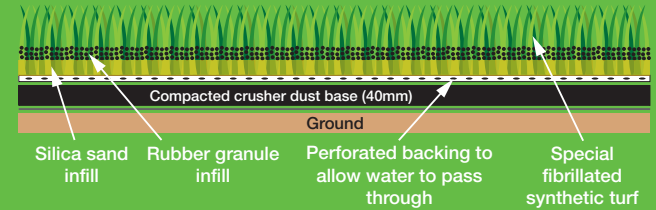

Wayne Grady
1990 US PGA Champion

You will find the unique Pro-tech Green System in the homes of many of the world's top professional golfers.

Now you can have one in your own back yard!

Now you can improve your short game on a green that looks and plays like the real thing - without the maintenance.

eco logical
LAWNS

Pro-tech eco logical lawn system

Not only do you save water with a Pro-tech lawn, NOW... you can capture and hold rain water to use on your gardens!

Pro-tech's patented eco logical water capturing system