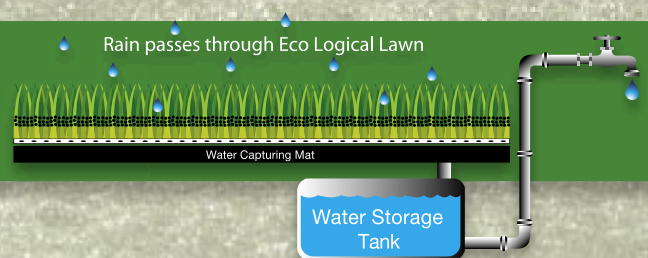

WE'VE IMPROVED ON NATURE

SYNTHETIC LAWNS & PUTTING GREENS FOR RESIDENTIAL & COMMERCIAL VENUES

NO WATERING . NO MAINTENANCE

Pro-tech's Eco Logical lawns feature our patented water capturing system. Harvest rainwater for re-use with this unique water-wise option.