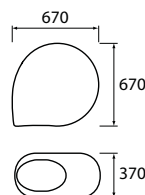

670mm x 670mm x 370mm
(26") x (26") x (14½")

Weight

6kg / 13lb

Body Colour

Natural White

IP Rating

IP51

Material