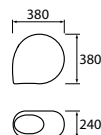

380mm x 380mm x 240mm
(15") x (15") x (9½")

Weight

2.94kg / 6.45lb

Body Colour

Natural White

IP Rating

IP51

Material