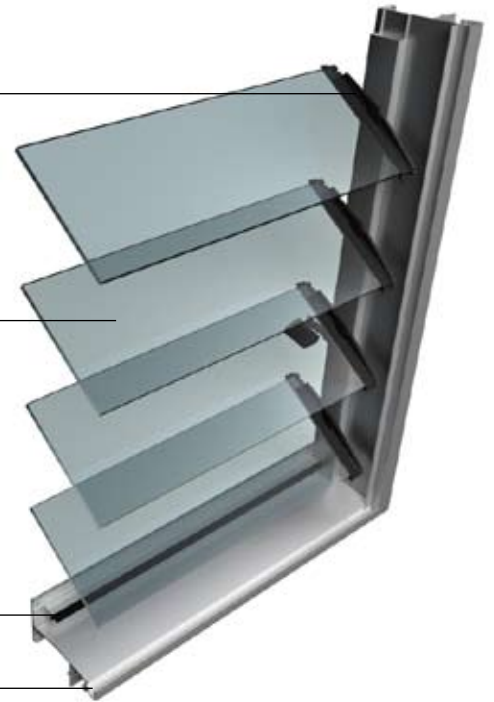

Better Control

- + An extensive range of control gear adaptors allow the application of manual & remote opening mechanisms to be fitted
- + Torsion bar handle allows dual operation
- + Optional fixed glass extension allows adjustment of the louvre heights to suit non standard openings

Better Security

- + Barrier bars can be installed into the Airview Frame
- + An integrated security system is available for Klimat Louvre systems
- + Aluminium security jamb adaptors are supplied pre-punched and can be finished to match the louvre's framing

choice of colour clips

aluminium, timber or glass blades

weather seal

optional flyscreen

Number of Blades	Aluminium Frame		Louvre Gallery	
	Height (mm) for 152mm Louvre Blade	Height (mm) for 102mm Louvre Blade	Height (mm) for 152mm Louvre Blade	Height (mm) for 102mm Louvre Blade
2	356	-	305	-
3	496	343	445	292
4	636	432	585	381
5	776	521	725	470
6	916	610	865	559
7	1056	699	1005	648
8	1196	788	1145	737
9	1336	877	1285	826
10	1476	966	1425	915
11	1616	1055	1565	1004
12	1756	1144	1705	1093
13	1896	1233	1845	1182
14	2036	1322	1985	1271
15	2176	1411	2125	1360
16	2316	1500	2265	1449
17	2456	1589	2405	1538
18	-	1678	-	1627
19	-	1767	-	1716
20	-	1856	-	1805
21	-	1945	-	1894
22	-	2034	-	1983
23	-	2123	-	2072
24	-	2212	-	2161
25	-	2301	-	2250
26	-	2390	-	2339
27	-	2479	-	2428

PRODUCT FEATURES

Optional Accessories

- + Fixed Glass Extensions to cater for non-standard opening sizes
- + Map Hook Adaptor allows manual operation in hard to reach applications
- + Stacking Sleeve for continuous louvre galleries or fixed glass extensions
- + Remote Control Adaptors allows remote control operation
- + Clip Adaptors for 14mm aluminium and timber blades
- + Integrated Flyscreen means no need for unsightly adaptors
- + Key Locking Option + Barrier Bars for increased security