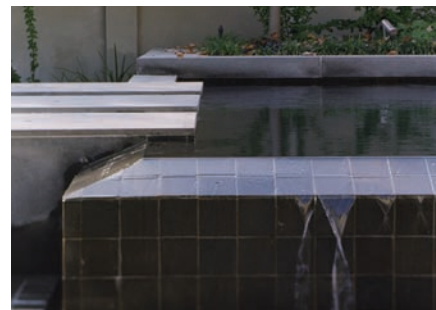

BLUESTONE

KHD
KEN HITCHCOCK DESIGNS

KHD P/L ABN 47 100 567 940

GALLERY: 1279 MALVERN ROAD MALVERN VICTORIA 3144 PO BOX 107 ELSTERNWICK VICTORIA 3185

TELEPHONE: 9822 2748 FAX: 9822 3748 MOBILE: 0419 579 437

EMAIL: khitchcock@ozemail.com.au