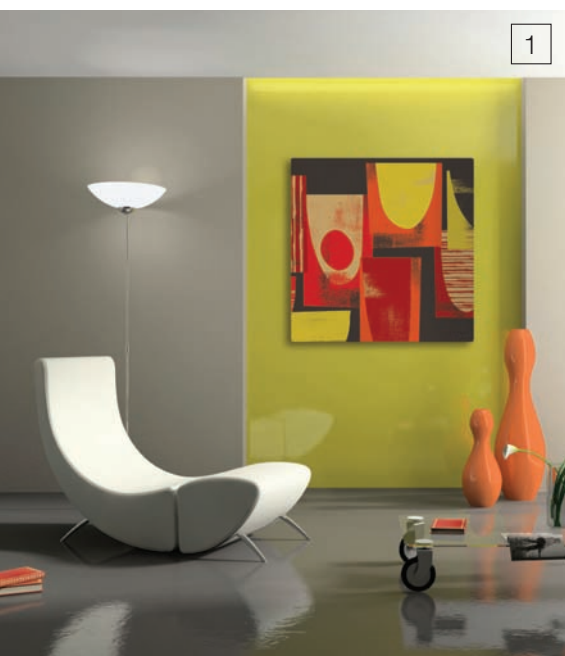

## New from Kanvas

Established in 2002 to offer well-designed and affordable feature artwork solutions, **Kanvas** Interior Art continues to stand out from the crowd with the addition of 15 new ranges and an exciting new concept in **Wallbrooch**. Inspired predominantly by elements of flora and fauna (with a modernist slant), the collection also includes our first and very stylish **KanvasKids** range.

**Wallbrooch** assembles shapes that will appeal to children and adults alike. Part artwork, part sculpture, the brooches are formed from a selection of timber veneers, coloured acrylic or mirror finish. It is best described as an *ornamental plaque* designed to complement or reflect certain elements within the **Kanvas** ranges and we are pleased to announce this refreshing expansion to our wall art offering.