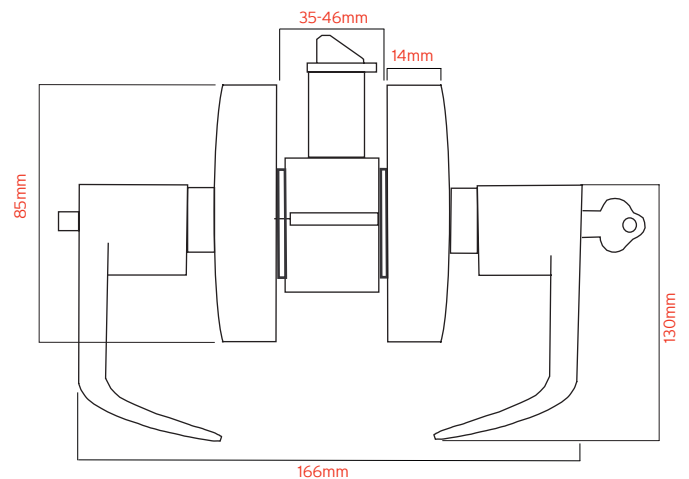

KL Series Functions

KL10 Passage

Outside

Lever is always free.

Inside

Lever is always free.

KL40 Privacy

Outside

Opened by lever when unlocked. Pushing button on inner knob locks the outer lever. Emergency key, screwdriver or similar tool will release lever in case of emergency. "Kick-off:" is a standard feature.

Inside

Lever is always free for immediate exit.

KL66 Communicating

Outside

Full turn with key locks or unlocks both levers.

Inside

Full turn with key locks or unlocks both levers.

KL80 Storeroom

Outside

Lever is always fixed. Key retracts latchbolt only.

Inside

Lever is always free for immediate exit.

KL25 Exit Lock

Outside

Blank plate outside

Inside

Inner lever is always free for immediate exit.

KL53 Entrance

Outside

Pushing button on inner knob locks outer knob. Turning key releases button leaving lever unlocked. Secondary feature: Rotating turn button to horizontal position locks outer lever. Key will now only retract latchbolt.

Inside

Lever is always free.

KL70 Classroom

Outside

Full turn with key in outer lever locks or unlocks outer lever only.

Inside

Lever is always free for immediate exit.