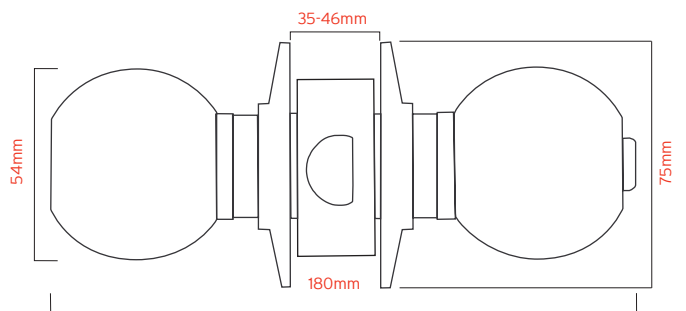

K Series Functions

K10 Passage

Outside

Knob is always free.

Inside

Knob is always free.

K53 Entrance

Outside

Pushing button on inner knob locks outer knob. Turning key releases button leaving knob unlocked.

Inside

Knob is always free.

K70 Classroom

Outside

Full turn with key in outer knob locks or unlocks outer knob only.

Inside

Knob is always free for immediate exit.

K80 Storeroom

Outside

Knob is always fixed. Key retracts latchbolt only.

Inside

Knob is always free for immediate exit.

K170 Dummy

Single dummy trim for one side of door.

Pull only.

Concealed fix.

K40 Privacy

Outside

Opened by knob when unlocked.

Pushing button on inner knob locks the outer knob. Emergency key, screwdriver or similar tool will release knob in case of emergency. "Kick-off." is a standard feature.

Inside

Knob is always free for immediate exit.

K66 Communicating

Outside

Full turn with key locks or unlocks both knobs.

Inside

Full turn with key locks or unlocks both knobs.

K79 Communicating Half set

Outside

Full turn with key in outer knob locks or unlocks outer knob only.

Inside

Blank plate inside.

K82 Institute

Outside

Knob always fixed. Key retracts latchbolt only.

Inside

Knob always fixed. Key retracts latchbolt only.