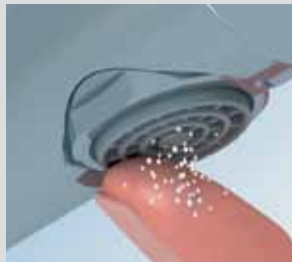

-003
Chrome

Product features

General product features

Ceramic cartridge

Thanks to specially hardened plastics, the M3 and M2 ceramic cartridges guarantee long life for the mixer. With its wedge-shaped control lever, the Boltic lever lock ensures smooth, wobble-free operation.

QuickClean®

It is virtually impossible for lime scale deposits to take hold on the elastic silicon screen. Should deposits still appear, you can easily rub them off with your finger.

Simple installation

Flexible G1/2 connection hoses make it easier to install the mixer.

PEX hoses

The temperature resistant PEX hoses comply with the new drinking water regulations. They are microbiologically pure and neutral in taste and smell.