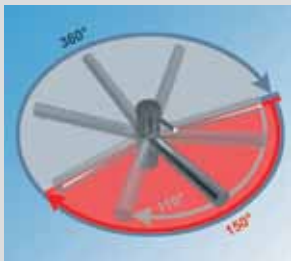

Features of mixers with a pull-out spray/pull-out spout

Pull-out spray/pull-out spout

The pull-out spray and the pull-out spout extend to cover an area with a radius of 50 cm. The smooth-flowing fabric hose and the plastic-coated hose weight slide almost noiseless back into the mixer body. Also, the pull-out spray makes it extremely easy to choose between the two modes, normal and spray.

Further product features

Swivel area

These mixers offer you either a limited swivel area or all-round freedom of movement.

Extra high spout

Offers huge room for movement and is ideal for filling pots.

Variable handle position