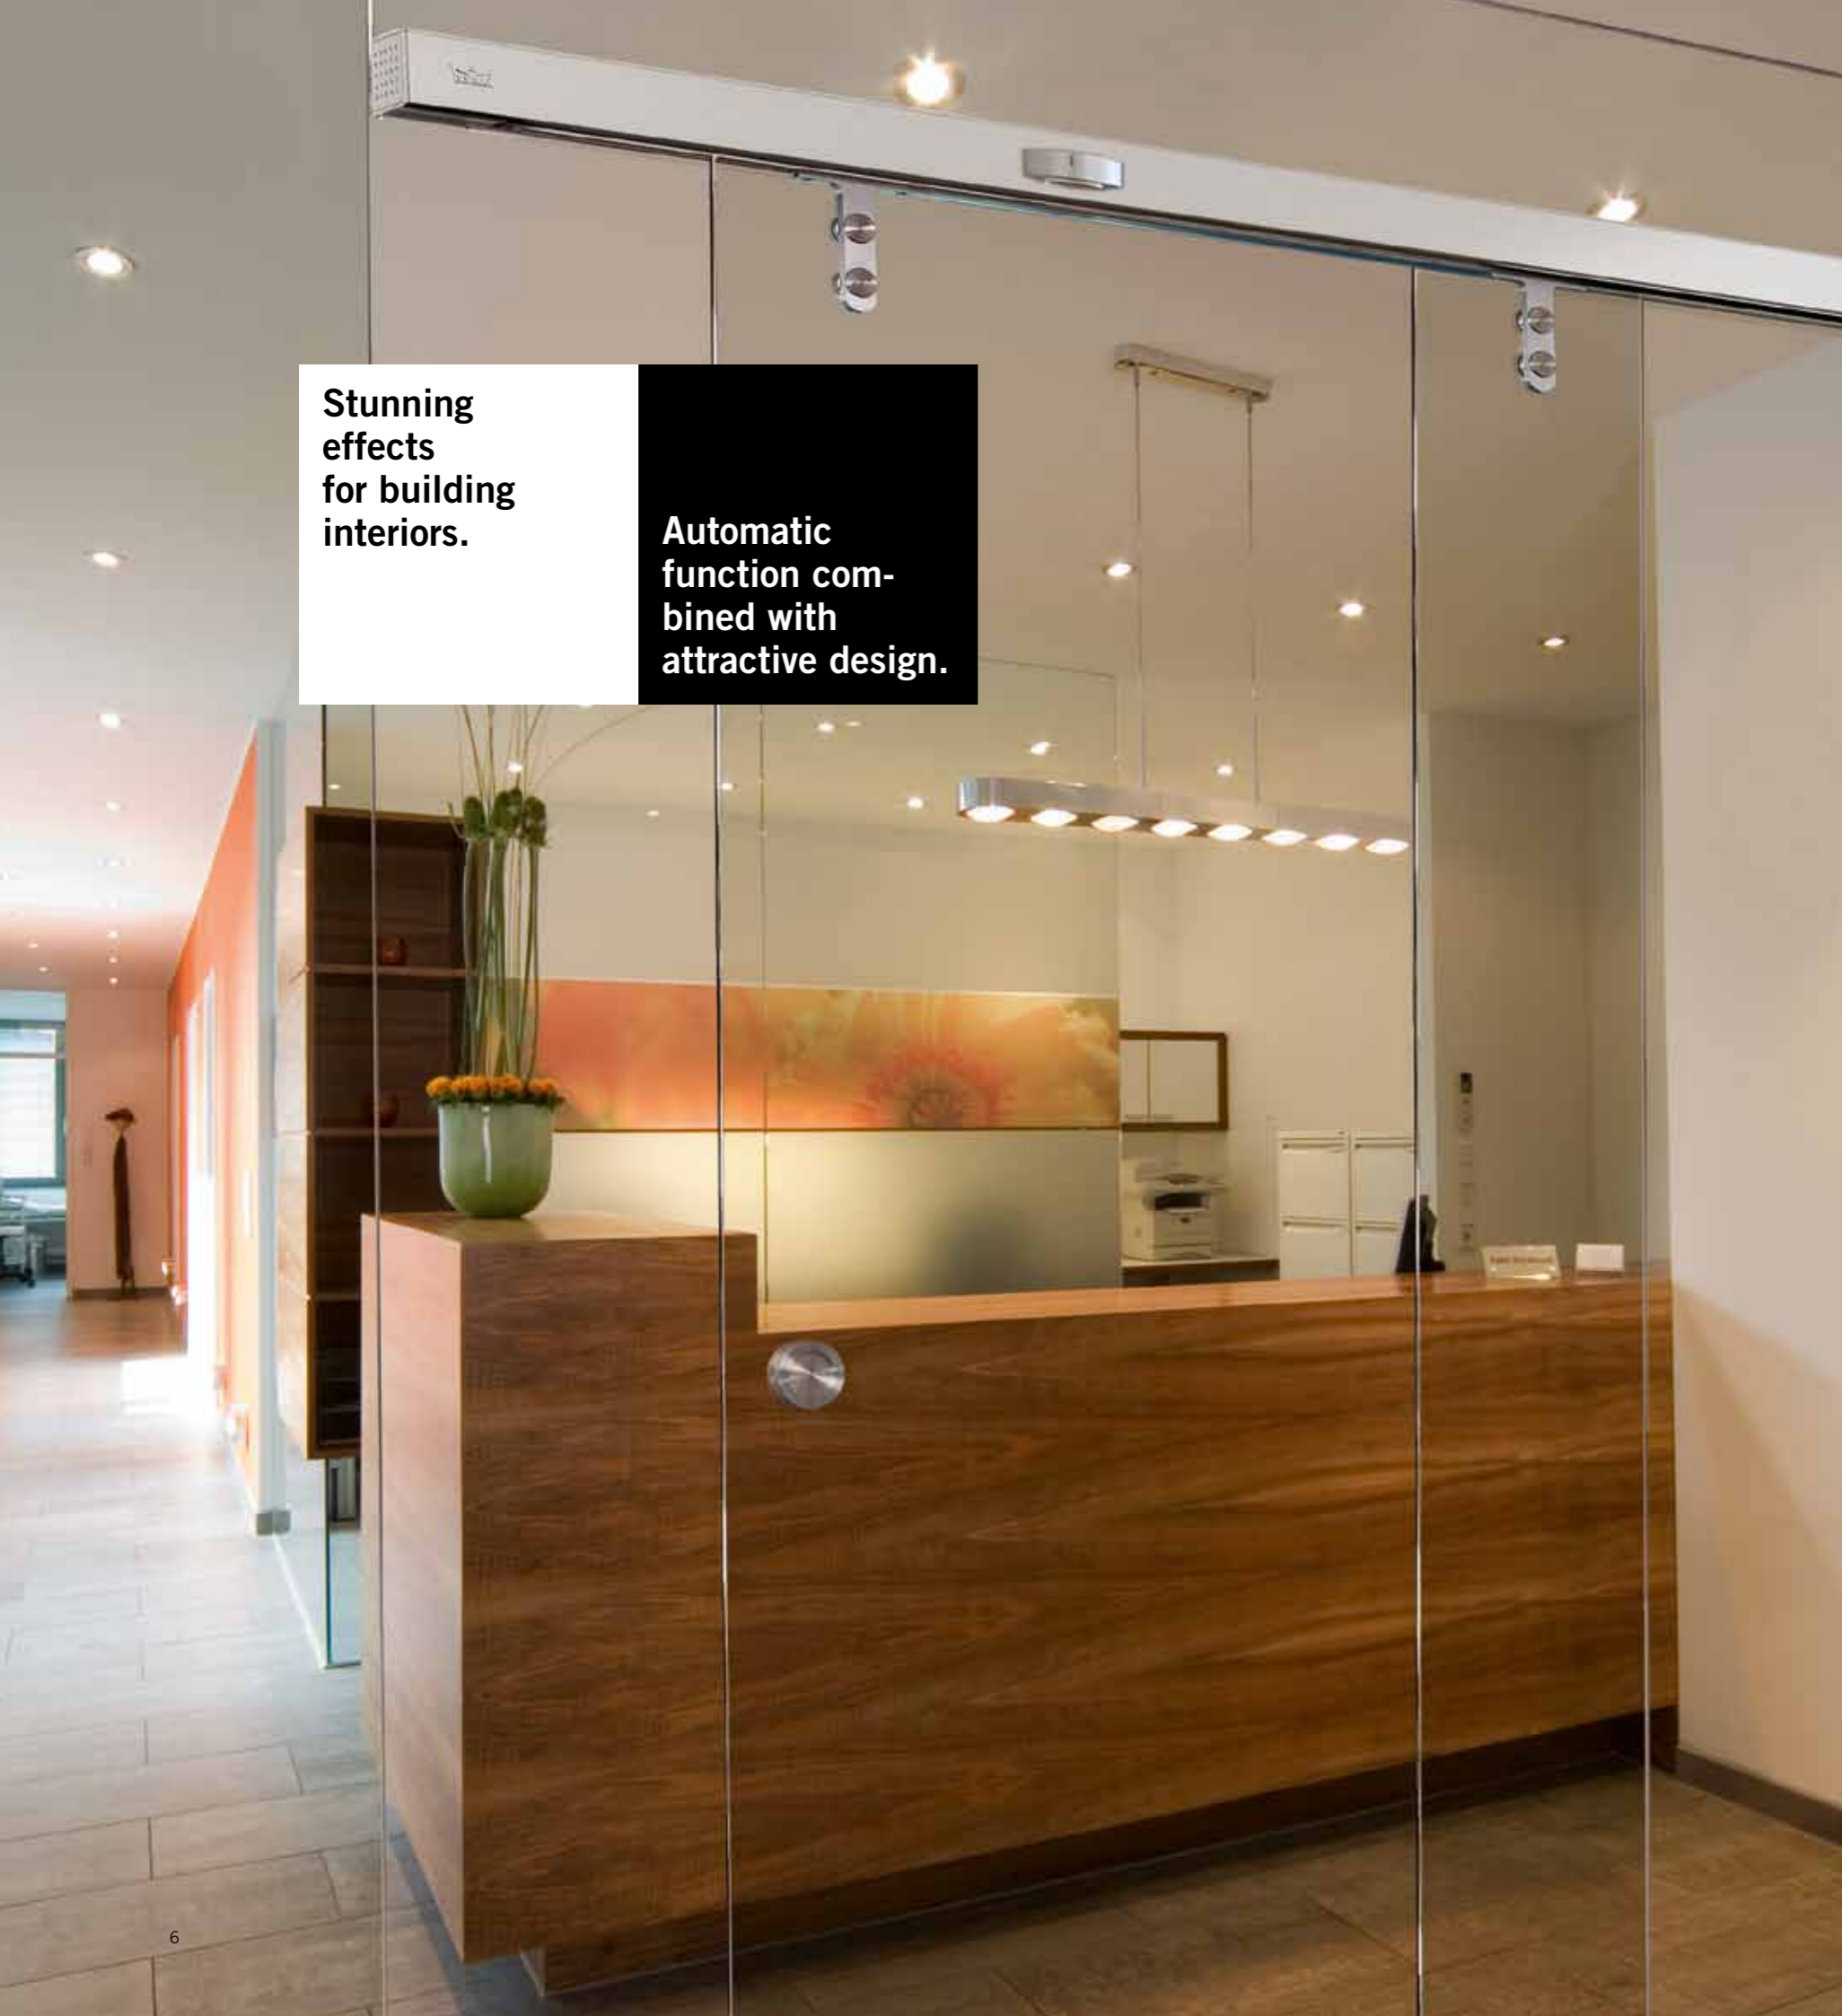

Stunning effects for building interiors.

Automatic function combined with attractive design.

CS 80 MAGNEO.
Also suitable for application in law firms and offices.

as they enter the office. The CS 80 MAGNEO makes the door the calling card of your company.

Thanks to its weightless and highly aesthetical design, the CS 80 MAGNEO provides all commercial buildings with a distinctive appearance. Every door operates effortlessly in an impressively smooth and silent manner. This automatic sliding door operator creates a professional atmosphere and offers high comfort so that customers and visitors will feel welcome as soon

Appealing design and convincing technology, for example for

- Law firms
- Notary's offices
- Tax consultancies
- Auditing firms

Appealing design in the small business sector:
The CS 80 MAGNEO, here in combination with a MAME clear glass door.