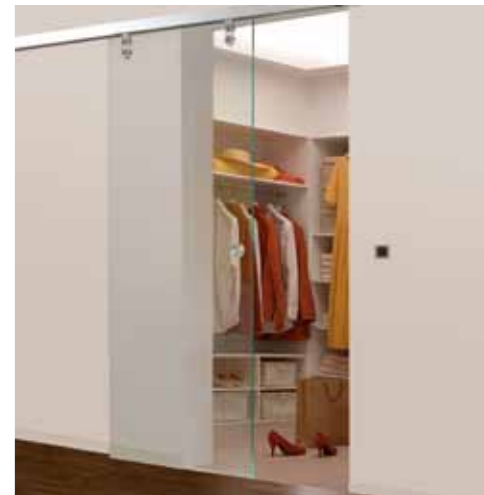

Aesthetic design that sets a course.

For all those looking for something special.

CS 80 MAGNEO.
A highlight for exclusive hotels.

Access has never been more inviting than with the CS 80 MAGNEO door system. Thanks to its lean and aesthetical design as well as its unobtrusive appearance, the CS 80 MAGNEO is a special eye-catching feature. Your guests will be fascinated when a sliding door opens silently. However, there is much more to this automatic door system than just its fancy design. The CS 80 MAGNEO provides 5-star comfort, convenience and space.

If you install the system for the first time or if it is upgraded at a later date, the installation is simple and convenient. Safety is always an important issue: When operated in Low Energy Mode, the system detects people or obstacles as soon as the door panel makes the softest contact which will induce the operator to stop and reverse. Thus the CS 80 MAGNEO offers comfort in every respect.

A fascinating innovation: The CS 80 MAGNEO enriches every interior design. Here in combination with MANET single-point fixings.

An elegant application: With the CS 80 MAGNEO you can create comfortable storage space or a walk-in wardrobe.