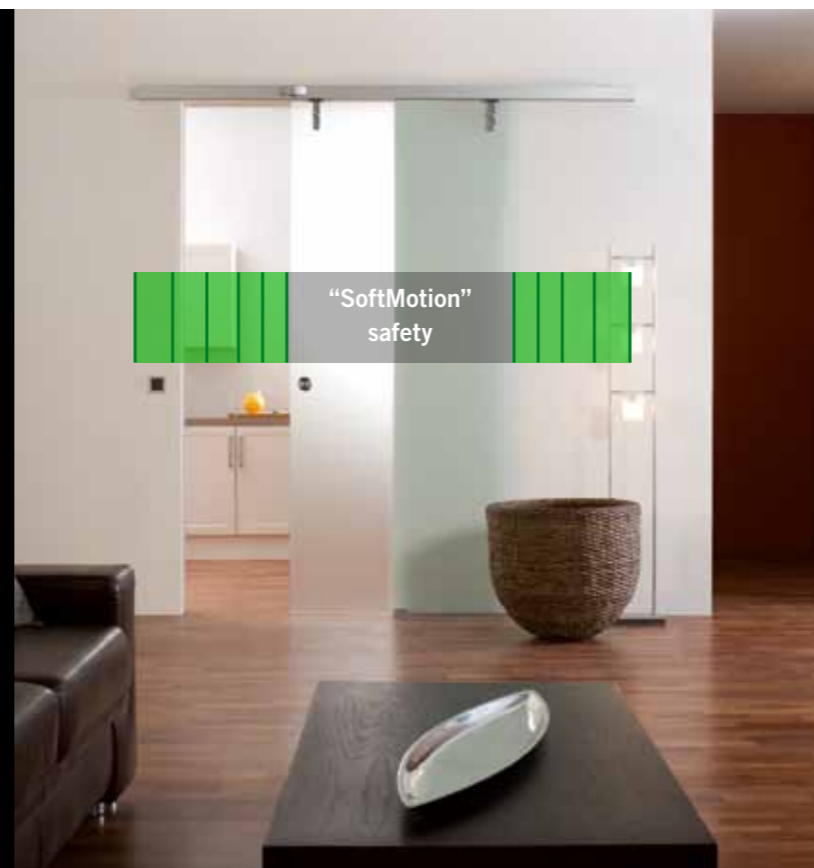

With "SoftMotion" safety.

Private Home

Law Firms and Offices

Hotels

Catering Sector

Clinical Practices and Therapy

Intelligent technology to realise individual interior designs: the CS 80 MAGNEO automatic sliding door operator.

The door will stop and reverse already on light contact.

Behind DORMA's luxury Contur design lies advanced magnetic technology for sliding doors and serves as the basis for the Low Energy Mode. Thanks to this mode, sliding doors can now for the first time dispense with the use of safety sensors as the door operates within sensible energy ranges. The result: an extremely elegant visual appearance in combination with "SoftMotion" safety when operated in Low Energy

Mode. The door will stop and reverse on light contact. You can combine this system with glass or wooden doors and it is an eye-catching feature for private homes as well as for professional environments such as clinical practices, offices, hotels and the catering sector.