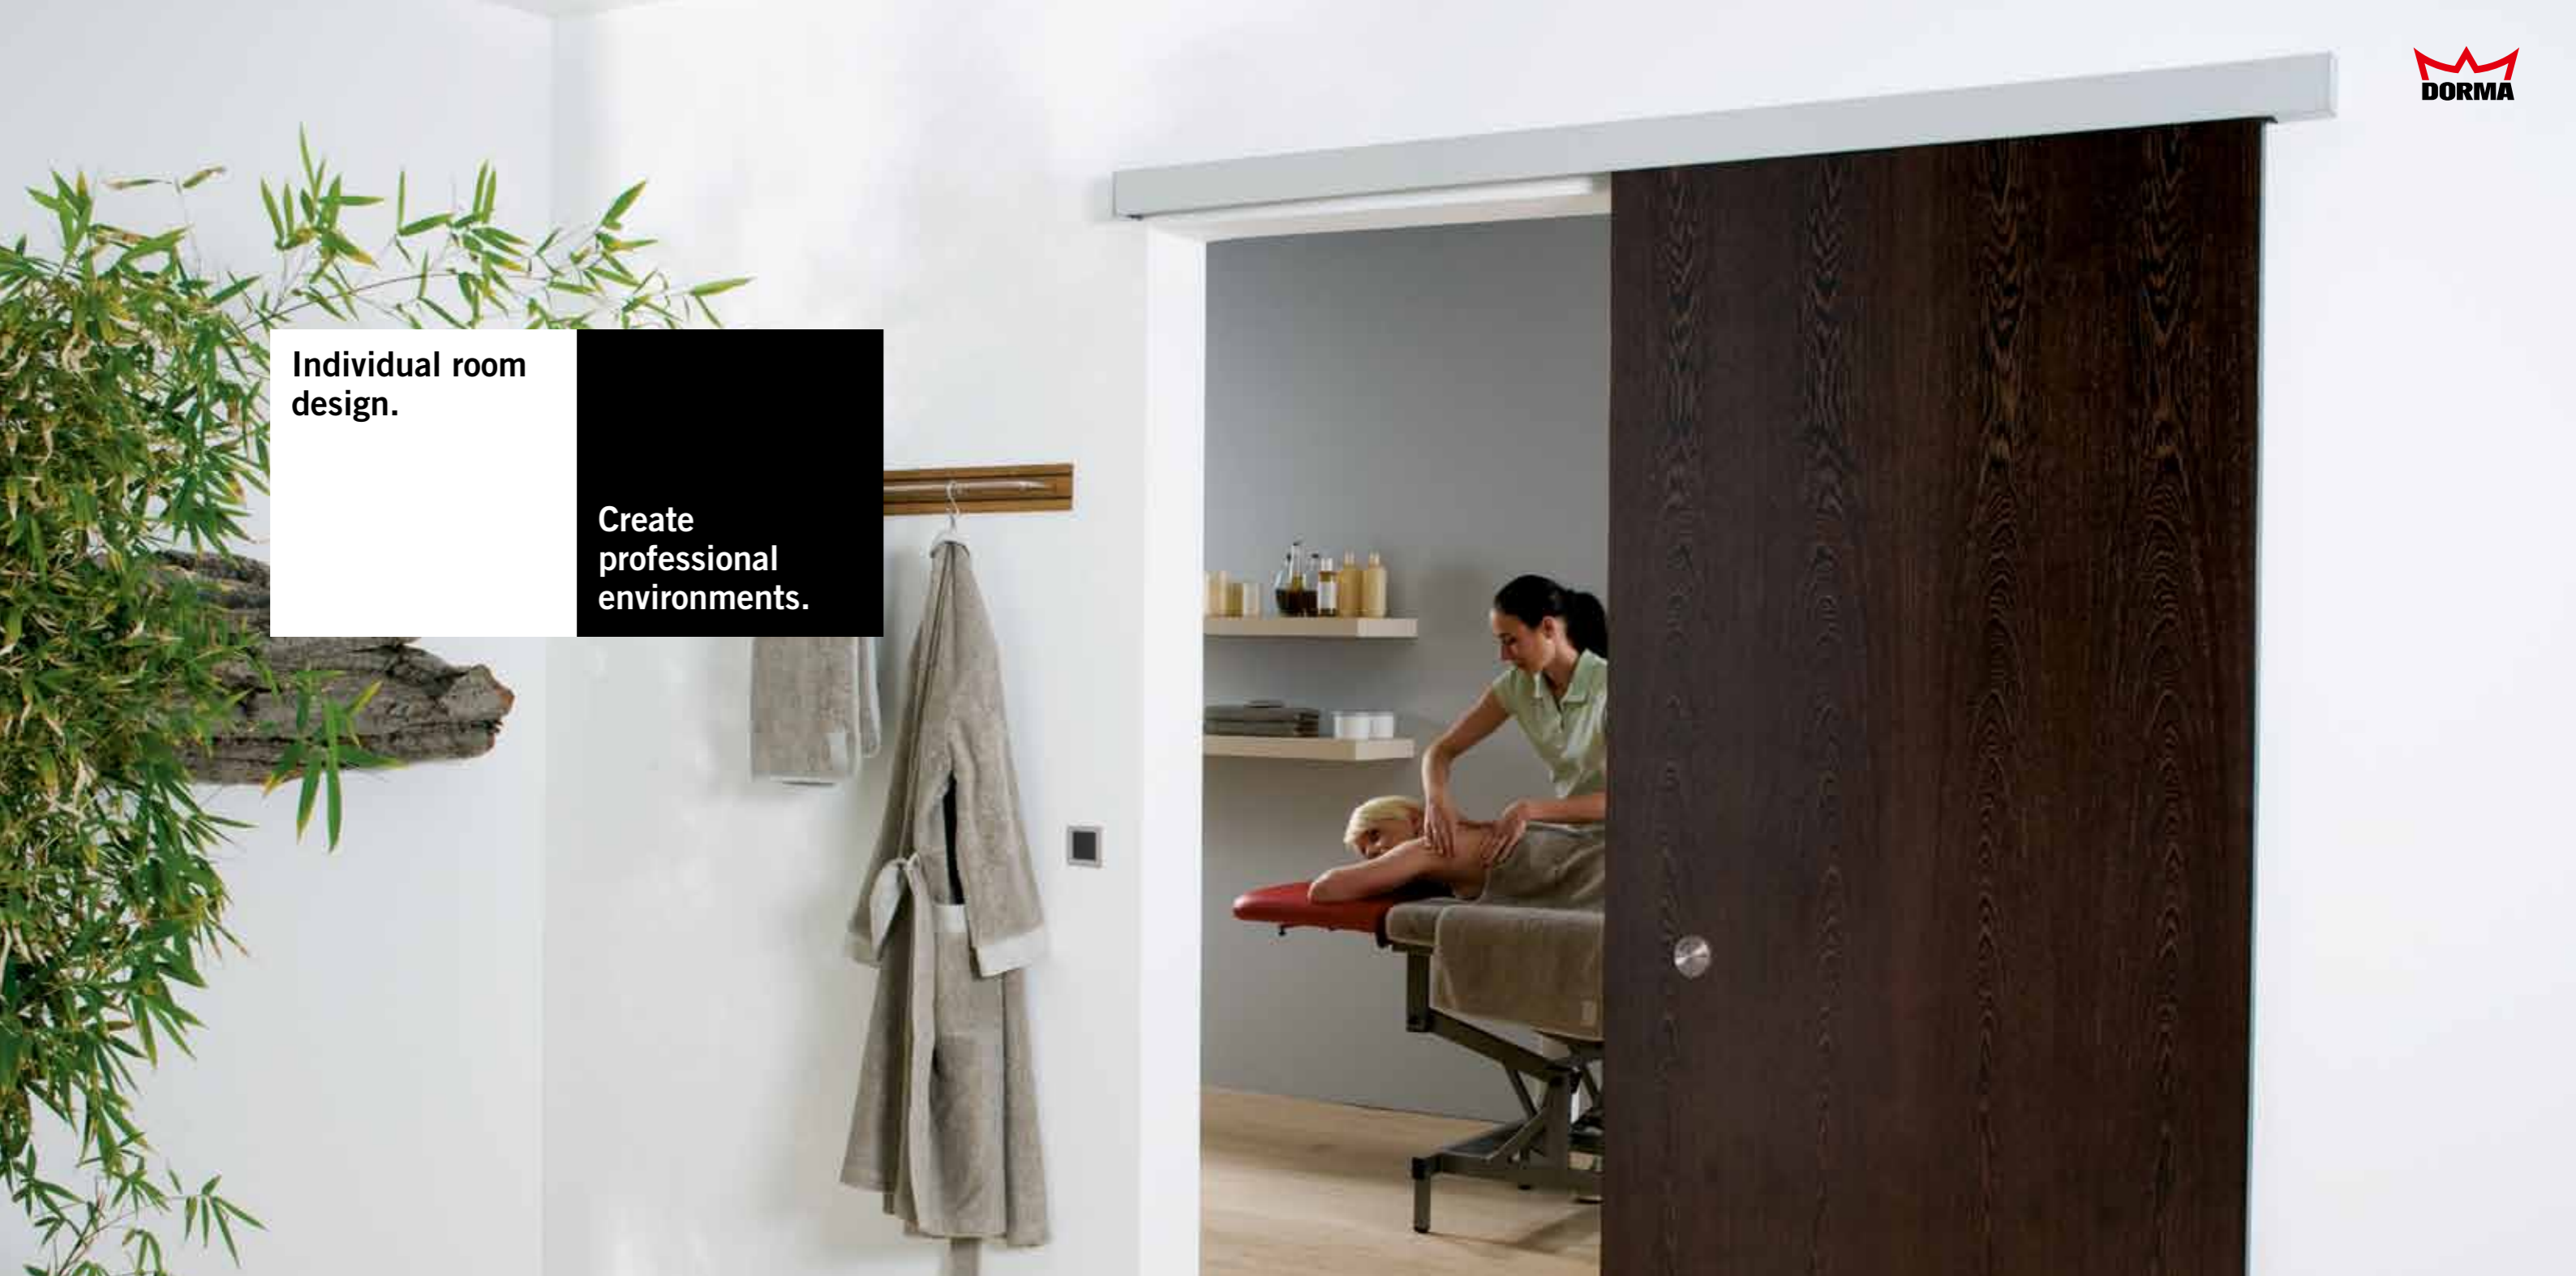

Especially suitable for medical environments: CS 80 MAGNEO, here in combination with a timber door.

Individual room design.

Create professional environments.

DORMA CS 80 MAGNEO.
Convenience and hygiene for clinical practices.

During everyday business, the CS 80 MAGNEO considerably contributes to the fluency of movement within partitioned interiors. An automatic door system is especially suitable for locations where hygiene is of importance and draughts

need reducing to a minimum. The CS 80 MAGNEO can operate in-wall and on-wall sliding doors. This almost silent and nearly weightless sliding door is a stylish product that stands for modern design.

Convincing technology, especially for

- Clinical and dental practices
- Physical therapy practices
- Massage therapy practices