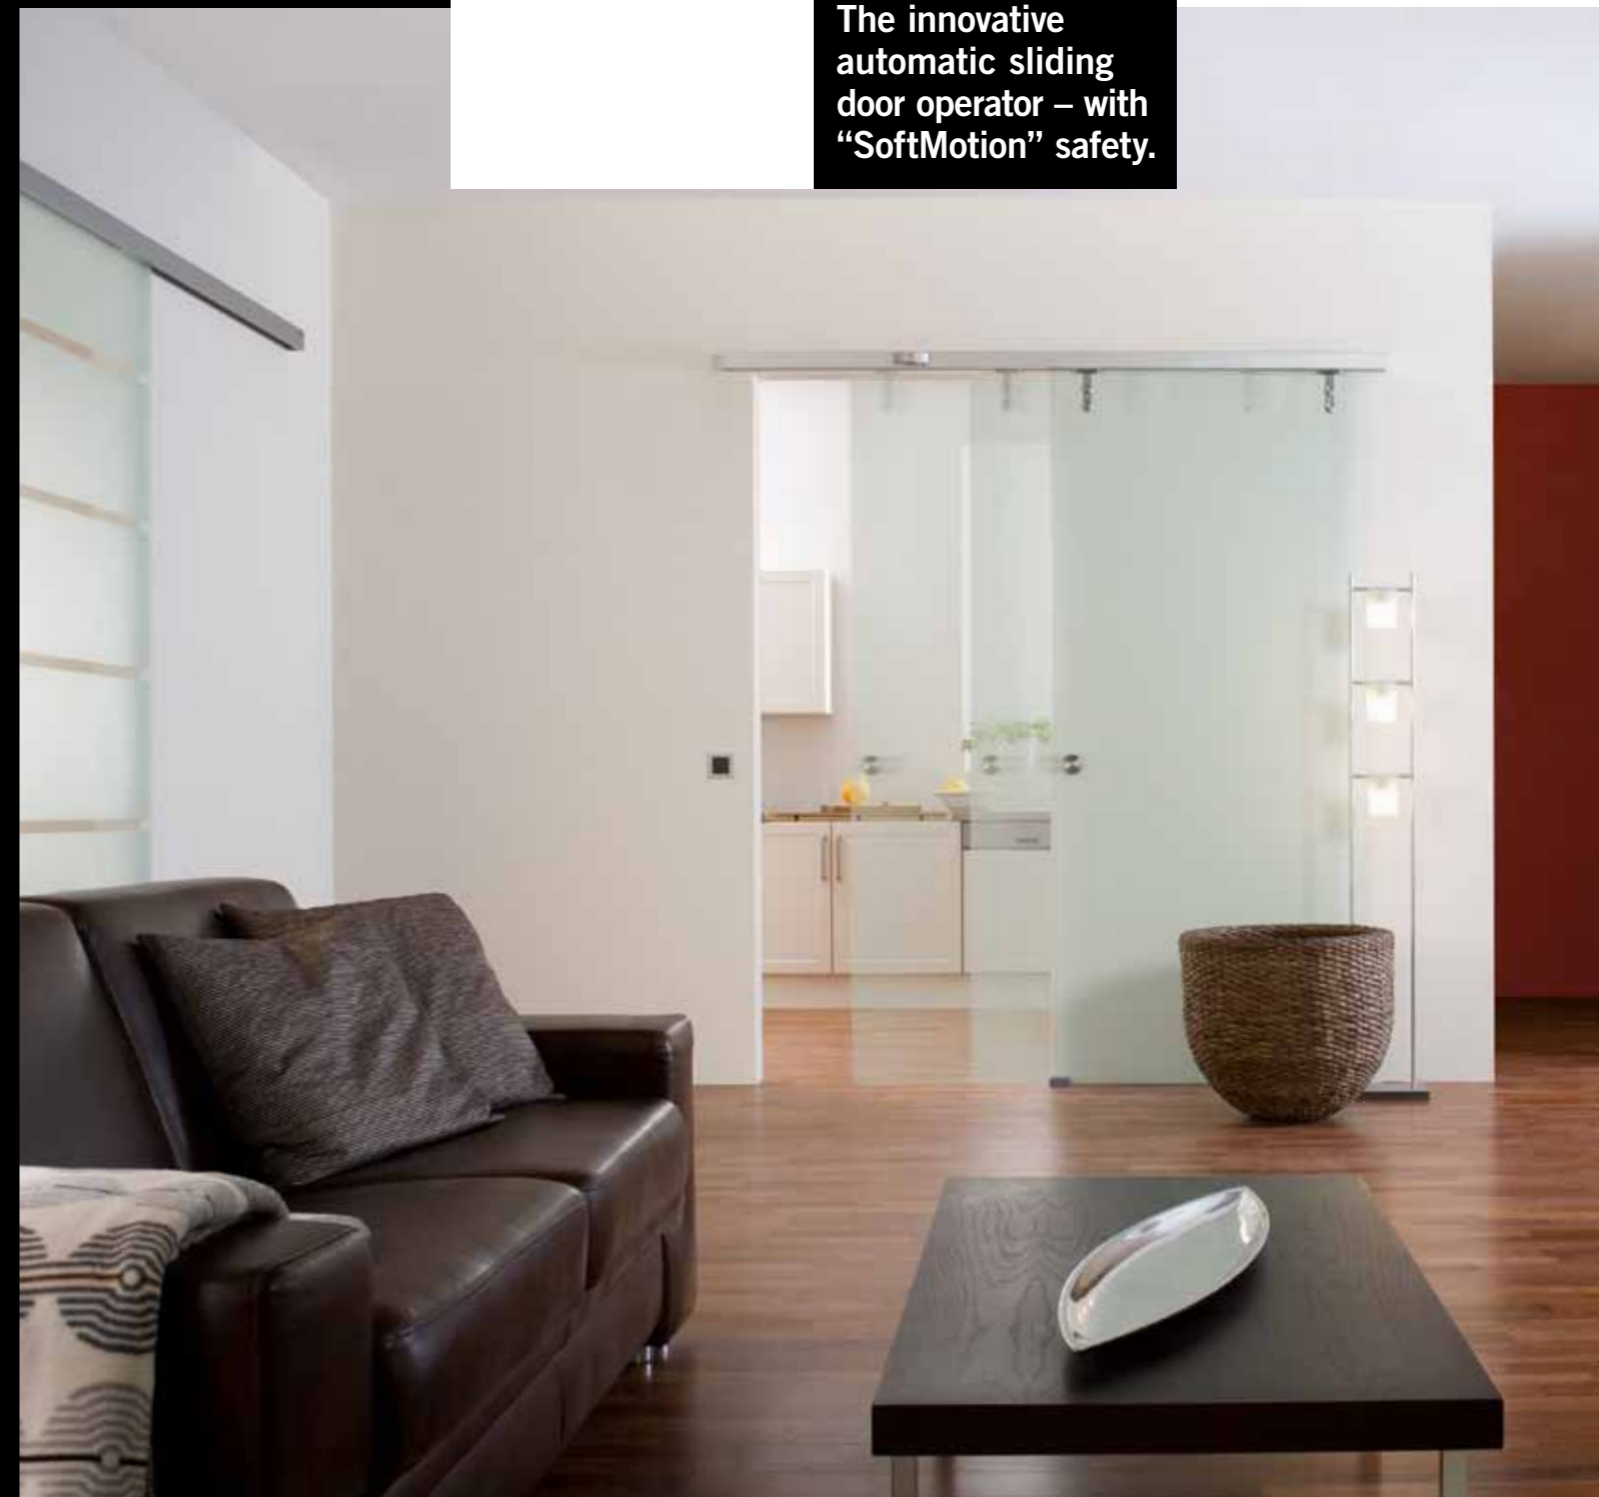

NEW SOUTH WALES

DORMA Automatics Pty Ltd
Unit 10 Block R, 391 Park Road
Regents Park, New South Wales
AUSTRALIA 2143
Tel. +61 (2) 9738 8222
Fax. +61 (2) 9738 8022

QUEENSLAND

DORMA Automatics Pty Ltd
44 Harries Road
Coorparoo, Queensland
AUSTRALIA 4151
Tel. +61 (7) 3394 6800
Fax. +61 (7) 3394 2953

WESTERN AUSTRALIA

DORMA Automatics Pty Ltd
36 Crompton Road
Rockingham, Western Australia
AUSTRALIA 6168
Tel. +61 (8) 9527 2981
Fax. +61 (8) 9592 6242

SOUTH AUSTRALIA

DORMA Automatics Pty Ltd
2A Meredith Street
Newton, South Australia
AUSTRALIA 5074
T: +61 (8) 8337 3077
F: +61 (8) 8336 9431

NEW ZEALAND

DORMA NZ Limited
Building P, 61-69 Patiki Road
Avondale, Auckland
NEW ZEALAND 1026
Tel. +64 (9) 830 2052
Fax. +64 (9) 820 4909

AGENT / DISTRIBUTOR

NORTHERN TERRITORY

Architectural Hardware
78 Winnellie Road
Winnellie, Northern Territory
AUSTRALIA 0821
T: +61 (8) 8984 4566
F: +61 (8) 8984 3339

INTERNATIONAL OFFICES

SAUDI ARABIA

DORMA Arabia Automatic Doors Ltd
T: +9663 847 4300
F: +9663 847 2368

UNITED ARAB EMIRATES

DORMA Gulf Door Controls
T: +971 4 802 0400
F: +971 4 886 9100

DORMA Middle East LLC

T: +971 4 282 4424
F: +971 4 282 5313

SINGAPORE

DORMA Far East Pte Ltd
T: +65 6268 7633
F: +65 6490 4212

HONG KONG

DORMA Door Controls Ltd
T: +852 2 503 4632
F: +852 2 887 5370

infoautomatics@dorma.com
www.dorma.com.au

CS 80 MAGNEO

The innovative
automatic sliding
door operator – with
“SoftMotion” safety.