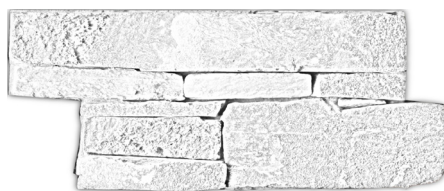

CORNERS

152MM

300MM