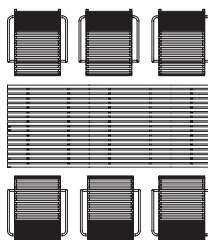

medium: ETV225/69 and ESL / ESL+

low: ETV225/45 and ESL / ESL+

extra low: ETV225/23 and ESL / ESL+