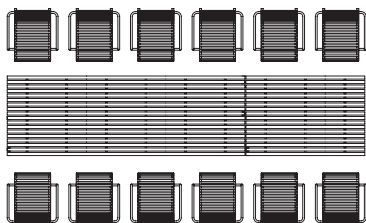

ExTempore: standard height

recommended combinations for:

ExTempore standard tables (height 75 cm) with extended table top.

standard:
ET180BB/75 and (4 + 4) x ES
with extended table top of 135 cm

standard:
ET225BB/75 and (6 + 4) x ES
extended table top of 135 cm

standard:
ET270BB/75 and (8 + 4) x ES
with extended table top of 135 cm

ExTempore: extra high

recommended combinations for:

ExTempore high tables (height 105 cm) with high bench (EB+90).

extra high:
ET135/105 and EB+90