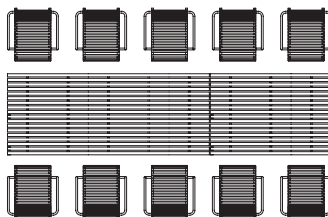

ExTempore: standard height

recommended combinations for:

ExTempore standard tables (ETH: height 75 cm) with benches (EB).

ExTempore standard tables (ETH: height 75 cm) with bench (EB) and chairs (ES).

standard:
ETV090/75 and EB45

ExTempore: standard height

recommended combinations for:

ExTempore standard tables (height 75 cm) with extended table top.

standard:
ET180BB/75 and (4 + 4) x ES
with extended table top of 135 cm

standard:
ET225BB/75 and (6 + 4) x ES
extended table top of 135 cm

standard:
ET270BB/75 and (8 + 4) x ES
with extended table top of 135 cm

ExTempore: extra high

recommended combinations for:

ExTempore high tables (height 105 cm) with high bench (EB+90).

extra high:
ET135/105 and EB+90