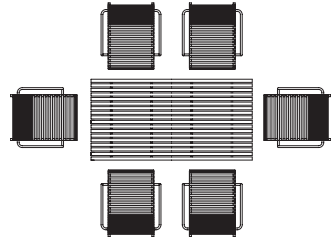

medium: ET180/69 and ESL / ESL+

low: ET180/45 and ESL / ESL+

extra low: ET180/23 and ESL / ESL+