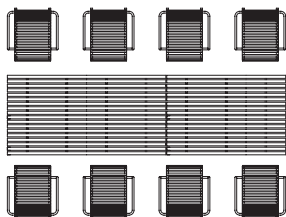

ExTempore: standard height

recommended combinations for:

ExTempore standard tables (ETH: height 75 cm) with benches (EB).

ExTempore standard tables (ETH: height 75 cm) with bench (EB) and chairs (ES).

standard:
ETV090/75 and EB45

standard:
ET135/75 and EB90

standard:
ETV135/75 and EB90

standard:
ET180/75 and EB135

standard:
ET225/75 and EB180

standard:
ET270/75 and EB225

standard:
ET225/75 and EB180 and ES

standard:
ET270/75 and EB225 and ES

ExTempore: standard height

recommended combinations for:

ExTempore standard tables (height 75 cm) with extended table top.

standard:
ET180BB/75 and (4 + 4) x ES
with extended table top of 135 cm

standard:
ET225BB/75 and (6 + 4) x ES
extended table top of 135 cm