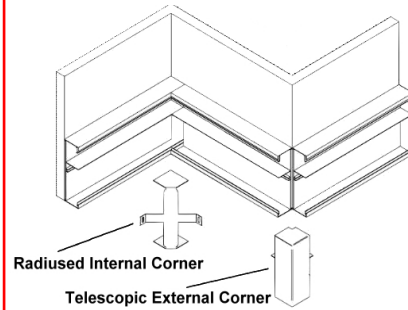

AK100 - 100x35mm  
 AK125 - 127x35mm  
 AK150/35 - 150x35mm  
**2 Channel Aluminium Skirting Duct**  
 3 Metre Lengths  
 Complete with covers, joiners etc  
 4 Stock Colours  
 Standard pattern outlets

AK150/40 - 150x40mm  
 AK150/50 - 150x50mm  
 AK200/50 - 200x50mm  
**2 Channel Aluminium Skirting Duct**  
 3 metre lengths  
 Complete with covers, joiners etc  
 Standard pattern outlets  
 Cat.6 data plates available  
 Powdercoated to order